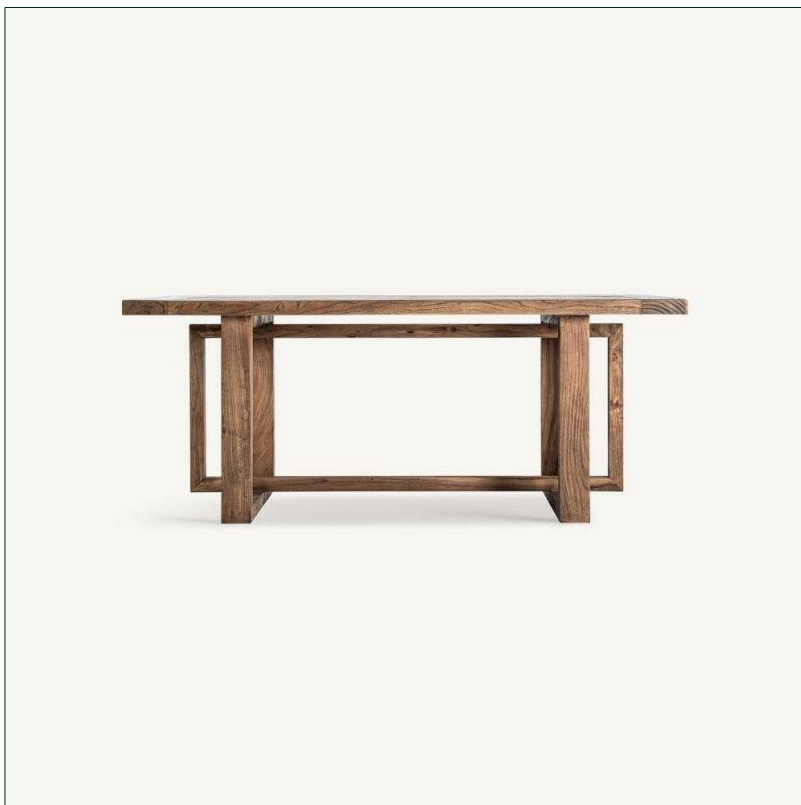

VICAL

Ref. 36664 NORVIK DESK

COMPOSITION

Elm wood in brown

DIMENSIONS

Measurements (length x width x height):
185 x 90 x 76 cm.

Weight:
71,2 kg.

Legs dimensions:
10X5X70 cm.

Edge table to leg:
8X14 cm.

Board thickness:
5 cm.

Type of legs:
Fija

Detachable parts:
structure, legs

Number of diners:
6

Supported Weight:
60 kg.
product.

Packaging	Type	Units/Box	Content	Volume	Length	Wide	High	Weigth (Kg)
	CARTON	1		0.1259	75	23	73	22,3
	CARTON	1	PRODUCT	0.298	1.92	97	16	53,2