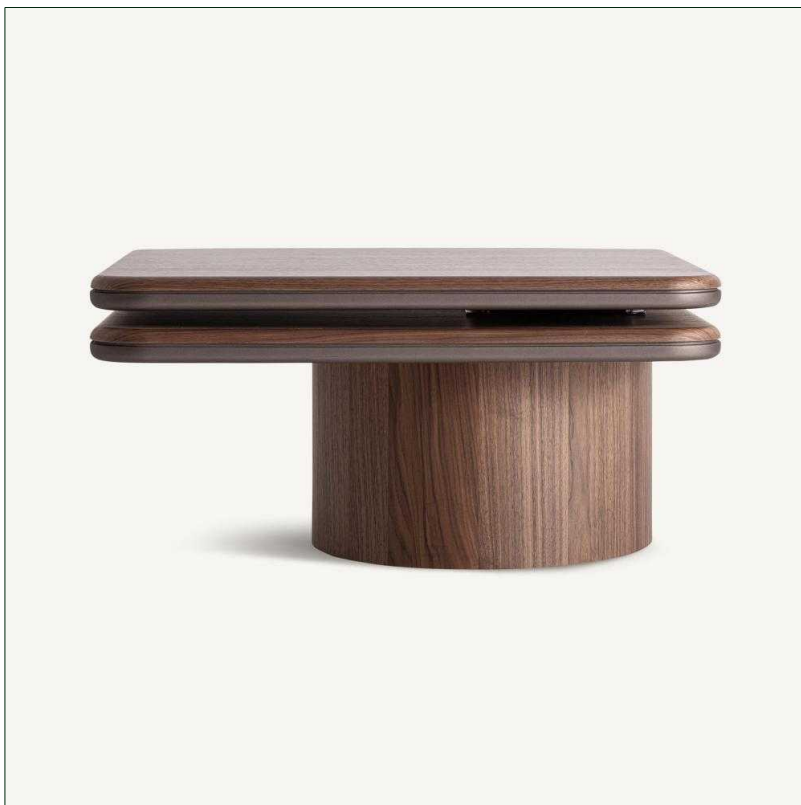

VICAL

Ref. 37108 KEXBY COFFEE TABLE

COMPOSITION

Walnut veneer in brown, combined with brown iron

DIMENSIONS

Measurements (length x width x height):
80 x 80 x 38 cm.

Weight:
72,8 kg.

Legs dimensions:
58X47X28 cm.

Edge table to leg:
10X cm.

Board thickness:
4 cm.

Type of legs:
Fija

Detachable parts:
legs

Swivel

Supported Weight:
15 kg.

product.

Packaging	Type	Units/Box	Content	Volume	Length	Wide	High	Weigth (Kg)
	CARTON	1		0.1081	52	63	33	32,8
	CARTON	1	PRODUCT	0.1302	88	87	17	43,3