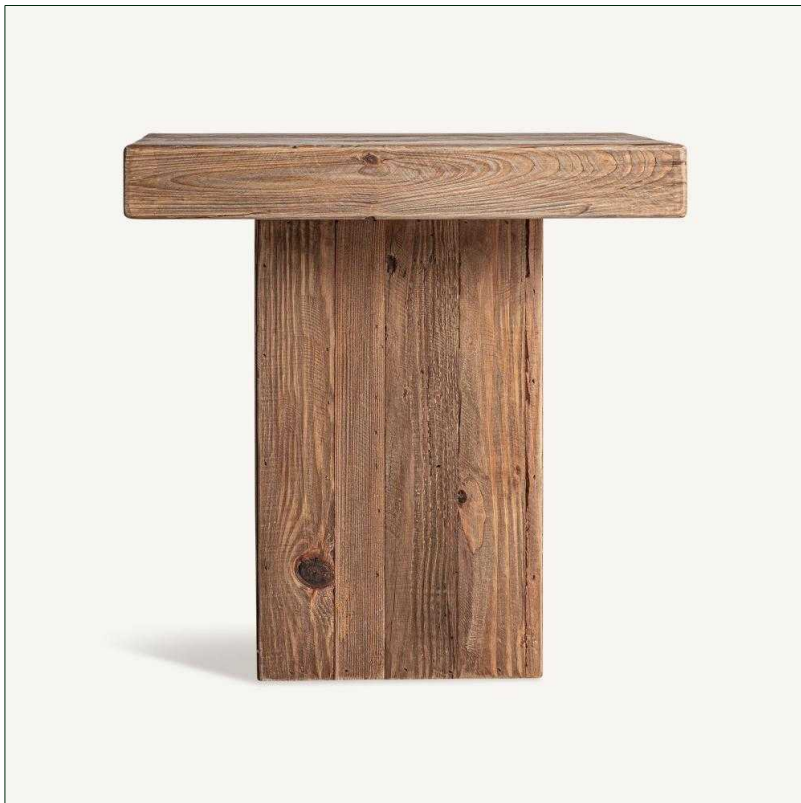

VICAL

Ref. 35872 BREIVE SIDE TABLE

COMPOSITION

Recycled pine wood in brown with a distressed finish

Artisanal hand made. Differences in shades, tones or certain imperfections (knots, marks, cracks) are considered as a added value that makes this piece as unique.

DIMENSIONS

Measurements (length x width x height):
60 x 60 x 60 cm.

Weight:
21,0 kg.

Legs dimensions:
32x32x52 cm.

Edge table to leg:
14 cm.

Board thickness:
8 cm.

Detachable parts:
board

Supported Weight:
50 kg.