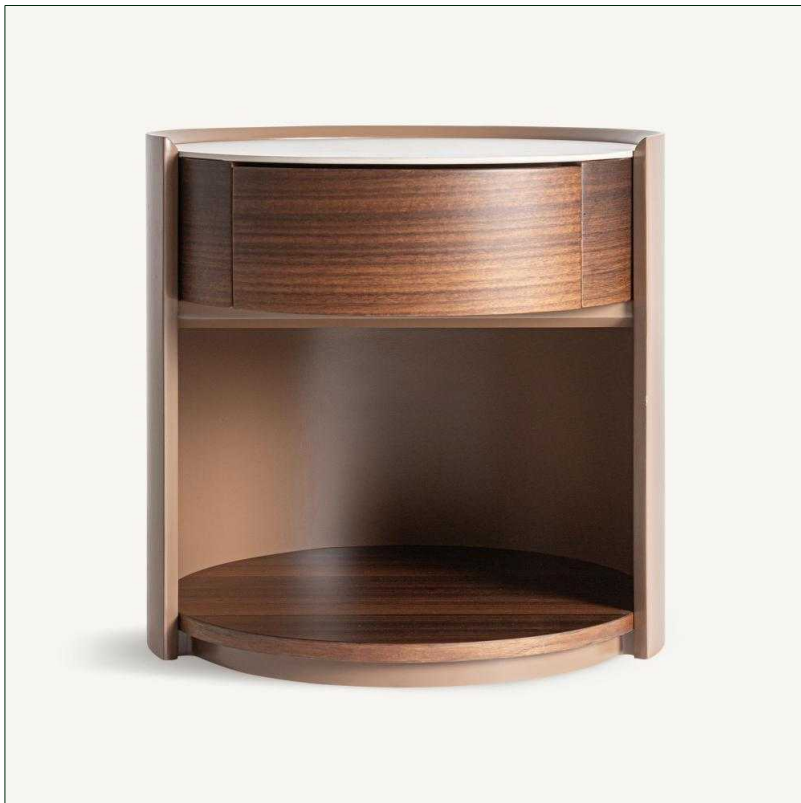

Ref. 35278 GISWIL BEDSIDE TABLE

COMPOSITION

Plywood in brown, combined with light brown eucalyptus veneer and white sintered stone

DIMENSIONS

Measurements (length x width x height):
48 x 48 x 49 cm.

Weight:
20,4 kg.

Number of drawers:
1

Interior drawers:
23X31X5.5 cm.

Interior space:
42X46X25.8 cm.

Legs dimensions:
46x46x2.5 cm.

Edge table to leg:
2 cm.

Board thickness:
0.6 cm.

Type of legs:
Fija

Supported Weight:
40 kg.