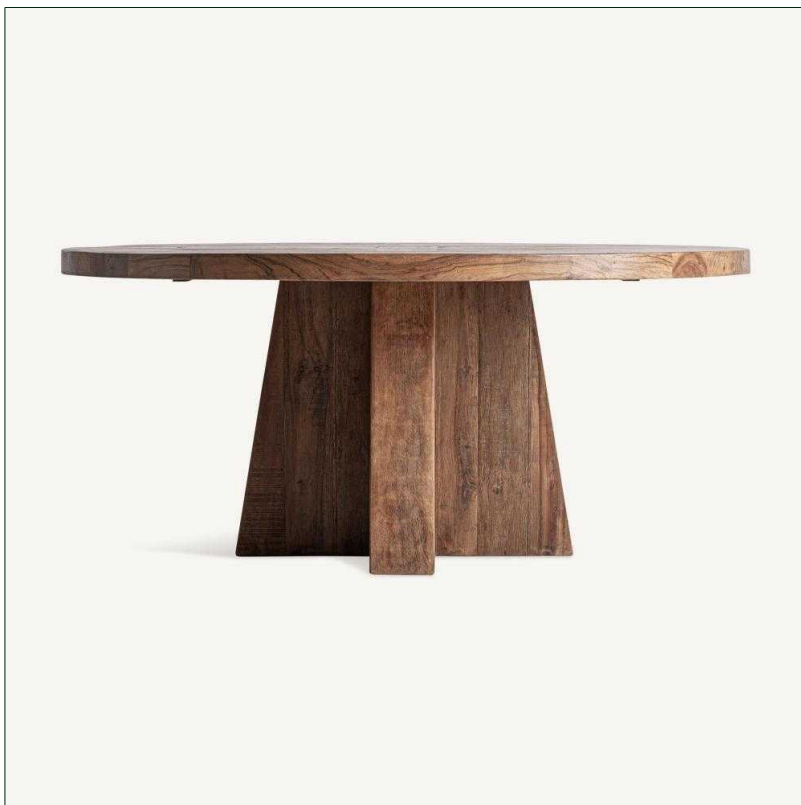

VICAL

Ref. 37203 BRUTALIST DINING TABLE

COMPOSITION

Sal wood in brown with a natural finish

DIMENSIONS

Measurements (length x width x height):
170 x 170 x 76 cm.

Weight:
171,4 kg.

Legs dimensions:
84X84X72 cm.

Edge table to leg:
47 cm.

Board thickness:
6 cm.

Type of legs:
Fija

Detachable parts:
board

Number of diners:
8

Supported Weight:
80 kg.
product.

Packaging	Type	Units/Box	Content	Volume	Length	Wide	High	Weigth (Kg)
	CARTON	1		0.6075	90	90	75	95,3
	CARTON	1	PRODUCT	0.648	1.80	1.80	20	92,7