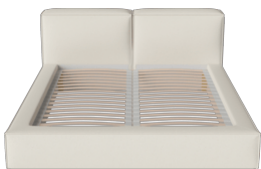

Cover	Monza, Ivory	Seat height	40 cm
Producer	Softcom OU	Seat depth	72 cm
Width	169 cm	Max weight capacity	110 kg
Depth	108 cm	Wood due diligence	Construction, 1, Website, Particle board, Mix wood, Poland / Construction, 1, Website, Plywood, Birch, Betula pendula, Estonia / Construction, 1, Website, Solid, Birch, Betula pendula, Estonia / Construction, 1, Website, HDF, Mix wood, Poland
Height	68 cm	Total Net Weight	46 kg
		EAN	5486058

The parcel's measurements
The parcel's measurements 1: 1.55 m³, 52.0 kg (D 116.0 cm, W 176.0 cm, H 76.0 cm))

01-054-80

Cosima Bedframe