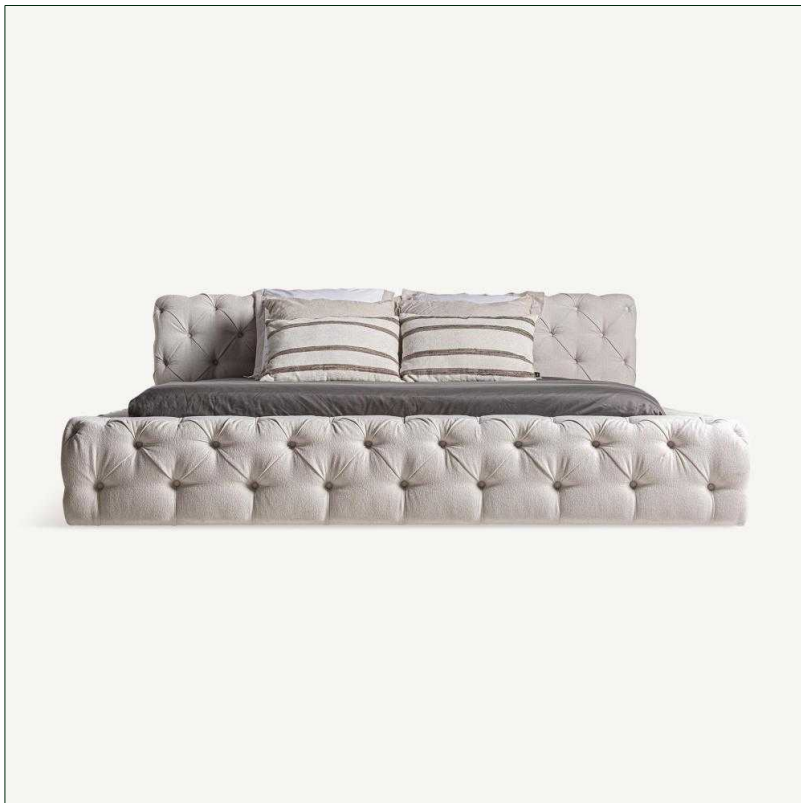

VICAL

Ref. 36033 SANTORINI BED

COMPOSITION

Fabric in beige, combined with pine wood and foam

DIMENSIONS

Measurements (length x width x height):
248 x 227 x 89 cm.

Weight:
90,0 kg.

Legs dimensions:
5x5x4,5 cm.

Space between legs:
164 cm.

Edge table to leg:
(4)26 cm.

Type of legs:
Regulable

Head measurement:
227x23x89 cm.

Mattress measurement:
180x200 cm.

Detachable parts:
structure

Supported Weight:
220 kg.

Included:
iron fittings, bedstead.