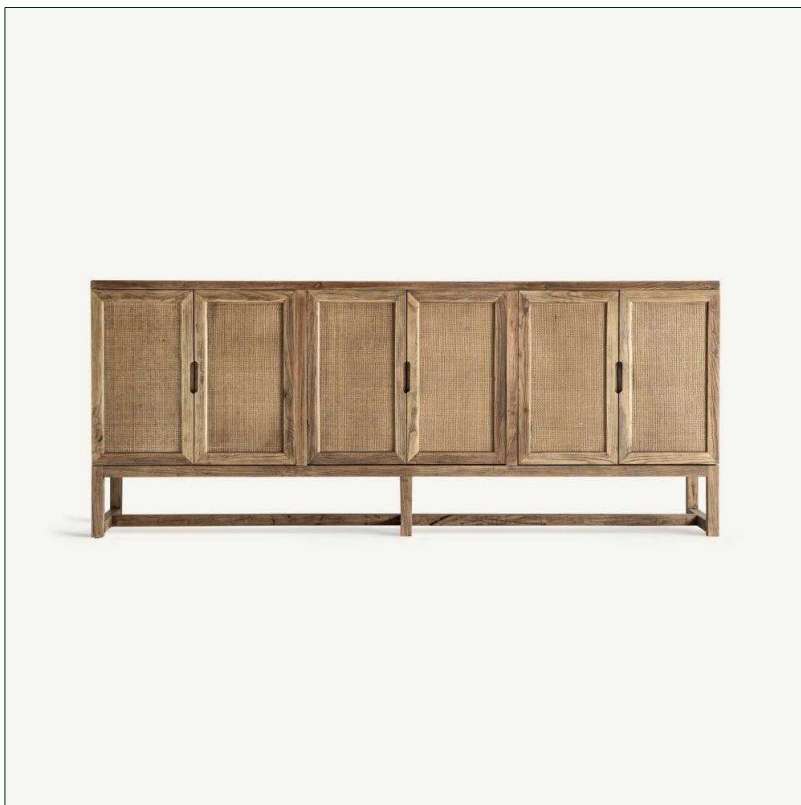

# VICAL

Ref. 36674 BYREMO SIDEBOARD

## COMPOSITION

Elm wood in brown

## DIMENSIONS

Measurements (length x width x height):  
220 x 45 x 90 cm.

Weight:  
68,7 kg.

Number of doors:  
6

Interior space:  
(3)70X42X60 cm.

Number of shelves:  
3

Type of shelves:  
fixed

Height between shelves:  
29 cm.