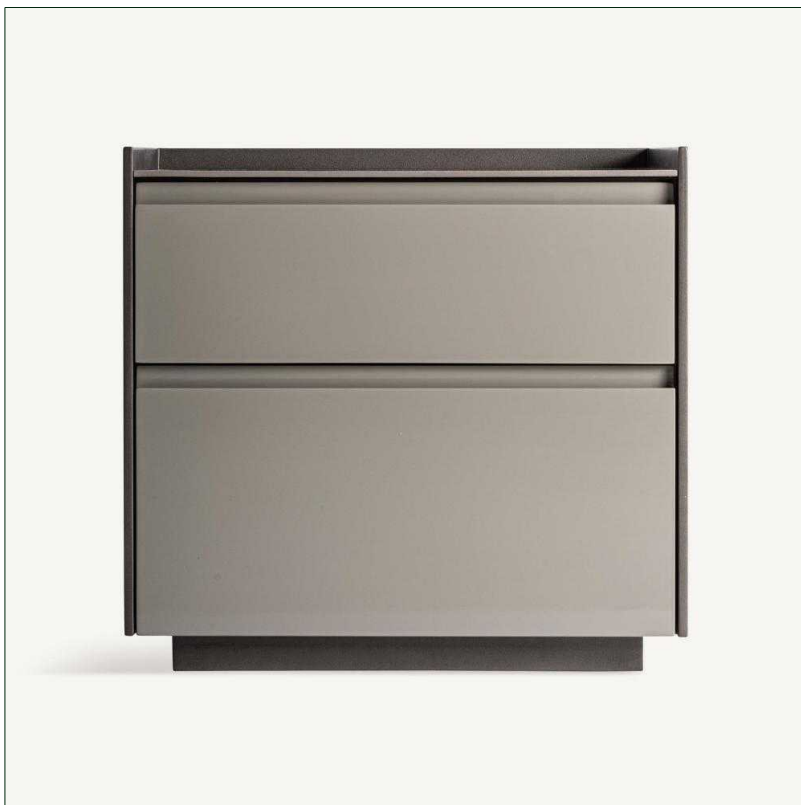

# VICAL

## Ref. 35287 ROTWELL BEDSIDE TABLE

### COMPOSITION

mdf wood in grey, combined with dark shades sintered stone

### DIMENSIONS

Measurements (length x width x height):  
53 x 43 x 50,5 cm.

Weight:  
25,1 kg.

Number of drawers:  
2

Interior drawers:  
P.45X27X7 G.45X27X11 cm.

Legs dimensions:  
4 cm.

Board thickness:  
0.3 cm.