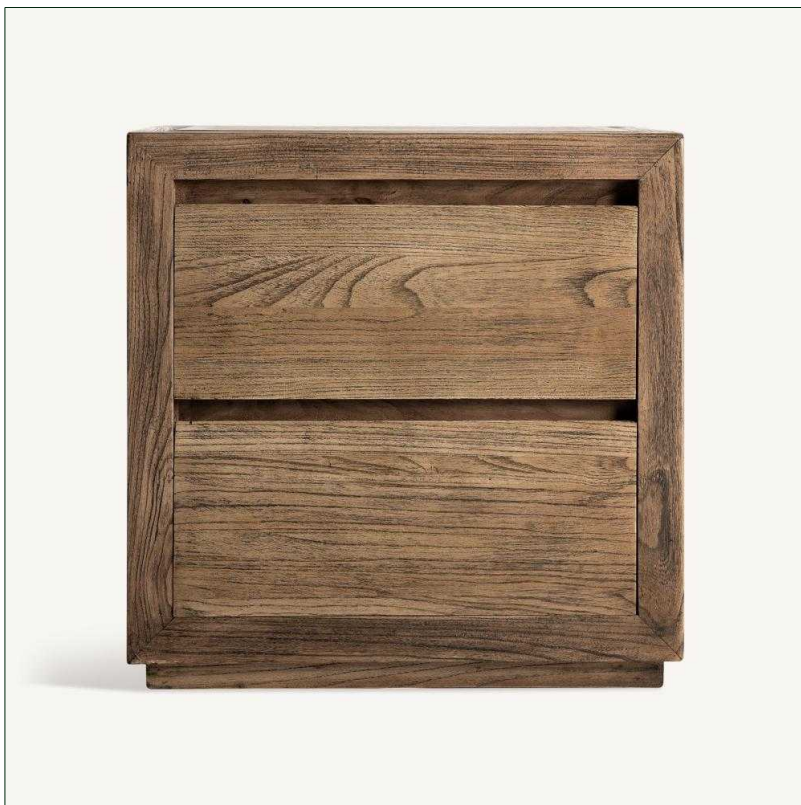

# VICAL

Ref. 36668 NORVIK BEDSIDE TABLE

## COMPOSITION

Elm wood in brown

## DIMENSIONS

Measurements (length x width x height):  
60 x 48 x 60 cm.

Weight:  
26,1 kg.

Number of drawers:  
2

Interior drawers:  
45,5X36X18 cm.

Board thickness:  
5 cm.

Type of legs:  
Fija

Supported Weight:  
20 kg.