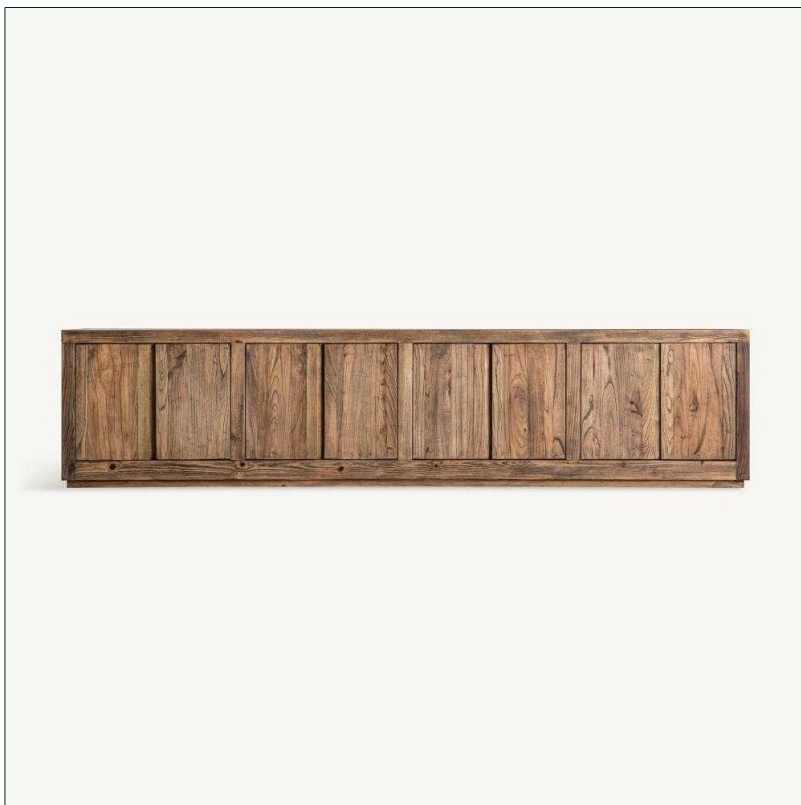

VICAL

Ref. 36666 NORVIK TV STAND

COMPOSITION

Elm wood in brown

DIMENSIONS

Measurements (length x width x height):
280 x 46 x 65 cm.

Weight:
79,6 kg.

Number of doors:
8

Interior space:
(4) 69X42,5X48 cm.

Number of shelves:
4

Type of shelves:
fixed

Height between shelves:
23,5 cm.

Legs dimensions:
3,5 cm.

Board thickness:
5 cm.

Type of legs:
Fija

Supported Weight:
80 kg.