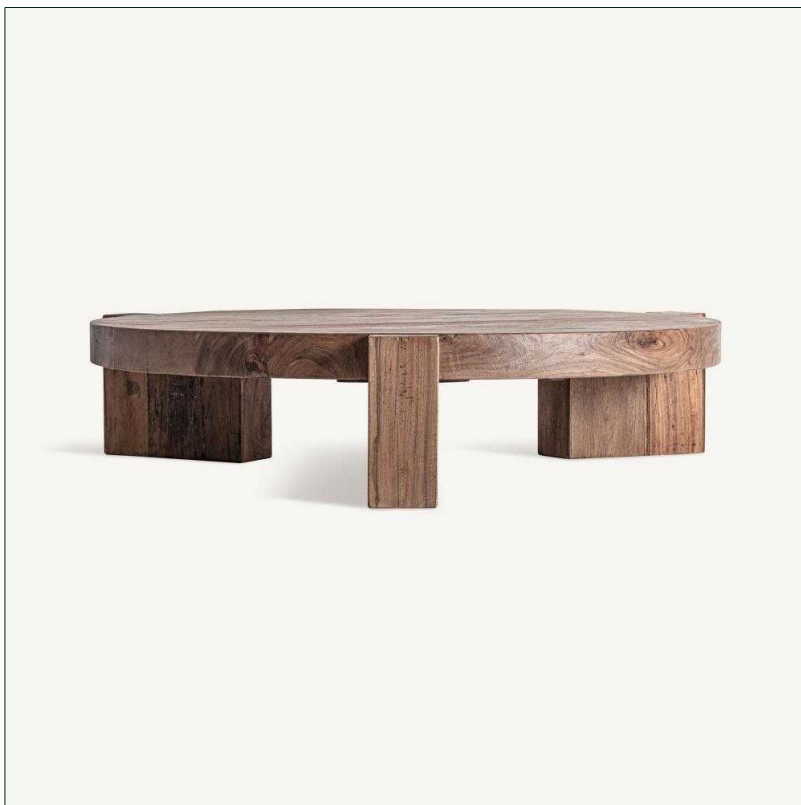

VICAL

Ref. 37205 BRUTALIST COFFEE TABLE

COMPOSITION

Sal wood in brown with a natural finish

DIMENSIONS

Measurements (length x width x height):
127 x 133 x 30 cm.

Weight:
110,3 kg.

Legs dimensions:
12x35x30 cm.

Board thickness:
8 cm.

Type of legs:
Fija

Supported Weight:
100 kg.

Packaging	Type	Units/Box	Content	Volume	Length	Wide	High	Weigth (Kg)
	CARTON	1	PRODUCT	0.7782	1.37	1.42	40	116,5