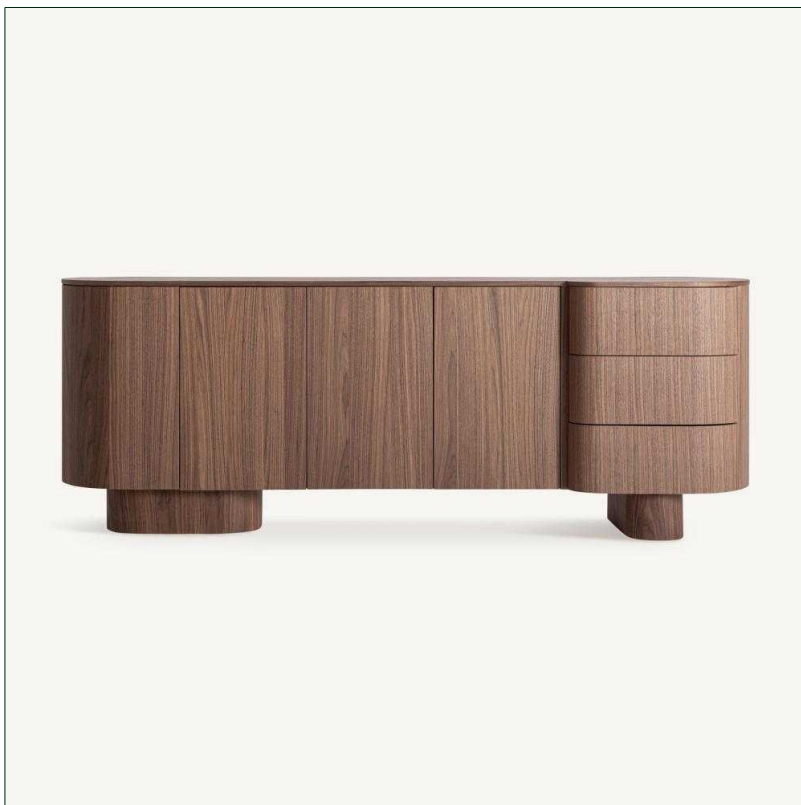

VICAL

Ref. 36857 KEXBY SIDEBOARD

COMPOSITION

mdf wood in brown, combined with walnut veneer

DIMENSIONS

Measurements (length x width x height):
220 x 50 x 80 cm.

Weight:
141,4 kg.

Number of drawers:
3

Interior drawers:
42,5X32,5X12,5 cm.

Number of doors:
4

Interior space:
71X37X60 cm.

Number of shelves:
2

Type of shelves:
fixed

Height between shelves:
28 cm.

Max. Weight per shelf:
10 kg.

Legs dimensions:
(1) 50X30X15 (1)45X18X15 cm.