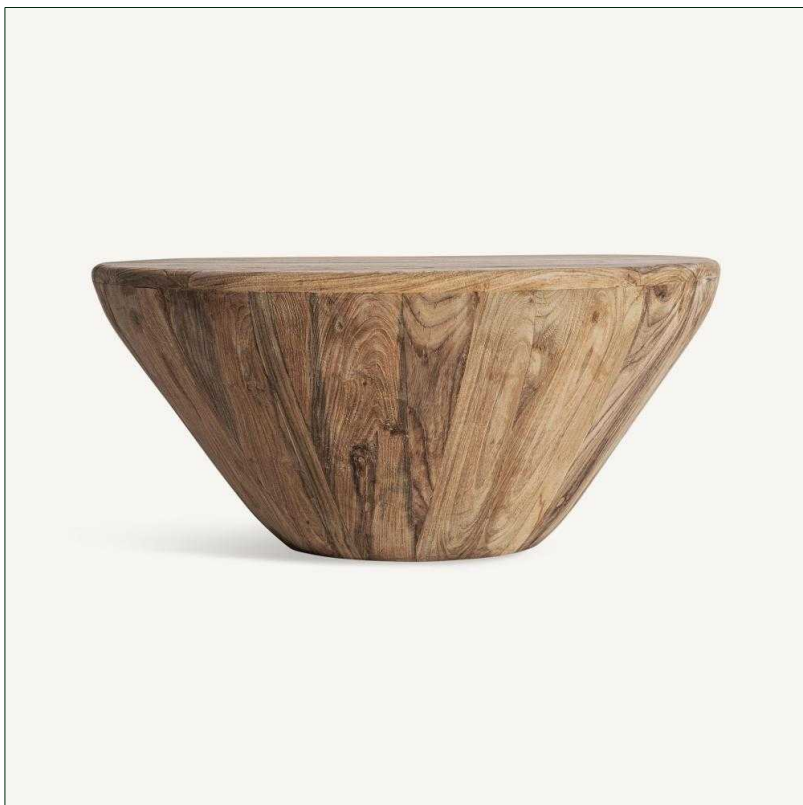

Ref. 37667 ERLOY COFFEE TABLE

#### COMPOSITION

Railway wood in light brown with a distressed finish