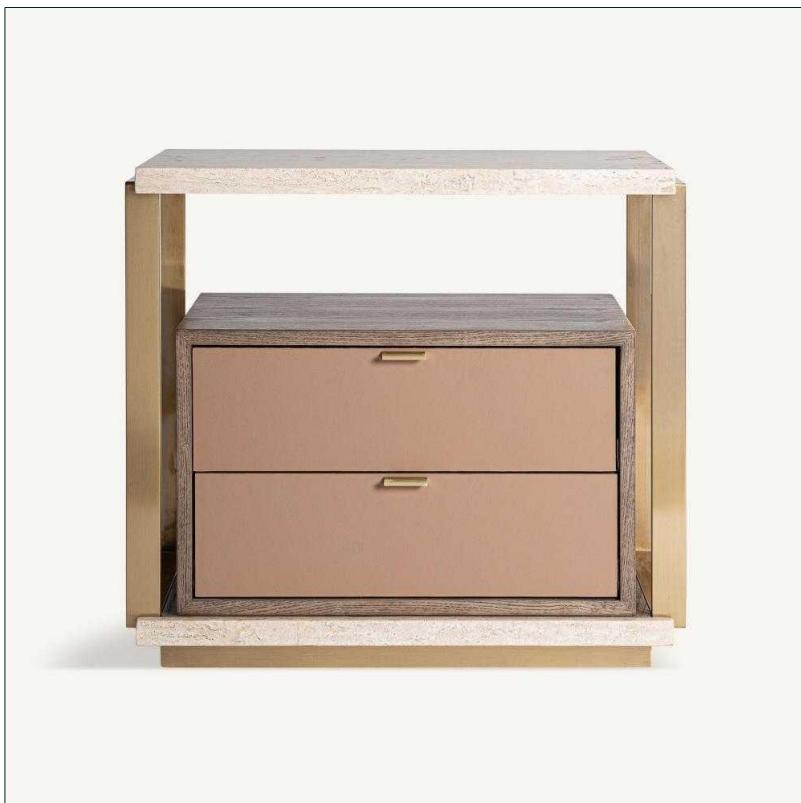

VICAL

Ref. 36128 MONZA BEDSIDE TABLE

COMPOSITION

Travertine in beige, combined with golden stainless steel with a bright finish and brown mdf wood

DIMENSIONS

Measurements (length x width x height):
66 x 46 x 56 cm.

Weight:
45,7 kg.

Number of drawers:
2

Interior drawers:
45,5X28X8 cm.

Legs dimensions:
5X40X1,3 cm.

Edge table to leg:
2x3 cm.

Board thickness:
1,5 cm.

Type of legs:
Fija

Supported Weight:
50 kg.