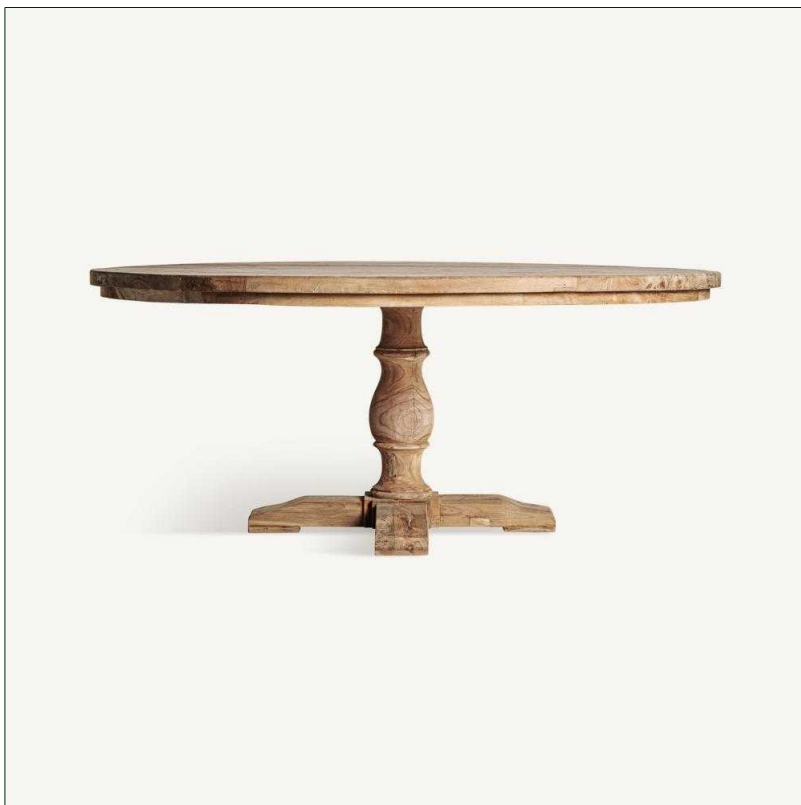

VICAL

Ref. 36632 GYOR DINING TABLE

UNIQUE PIECE

COMPOSITION

Railway wood in light brown

DIMENSIONS

Measurements (length x width x height):
180 x 180 x 77 cm.

Weight:
98,6 kg.

Legs dimensions:
90X90X70 cm.

Edge table to leg:
80 cm.

Board thickness:
8 cm.

Type of legs:
Fija

Detachable parts:
legs

Number of diners:
10

Supported Weight:
60 kg.

product.