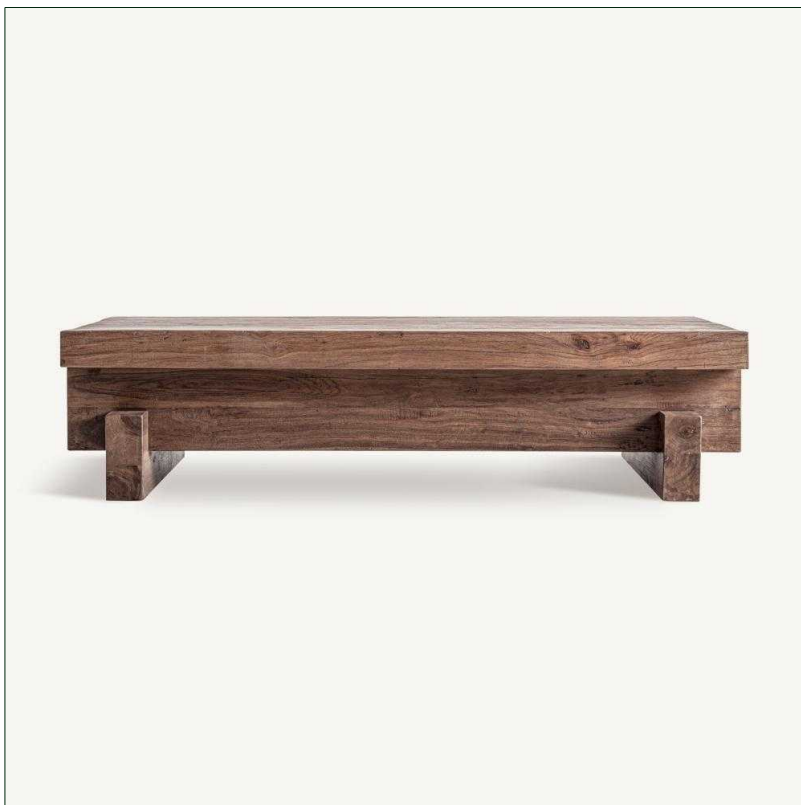

# VICAL

Ref. 37204 BRUTALIST COFFEE TABLE

## COMPOSITION

Sal wood in brown with a natural finish

## DIMENSIONS

Measurements (length x width x height):  
0 x 0 x 0 cm.

Weight:  
155,4 kg.

Legs dimensions:  
8X100X10 cm.

Space between legs:  
113 cm.

Board thickness:  
8 cm.

Type of legs:  
Fija

Supported Weight:  
100 kg.