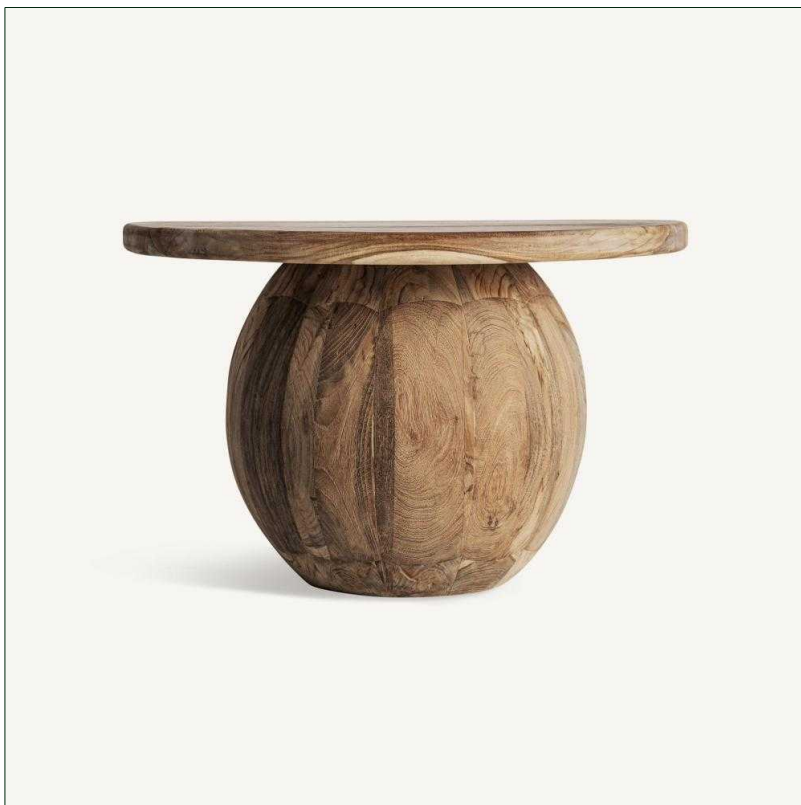

Ref. 37664 ERLOY COFFEE TABLE

COMPOSITION

Railway wood in light brown with a distressed finish

DIMENSIONS

Measurements (length x width x height):
70 x 70 x 45 cm.

Weight:
27,2 kg.

Legs dimensions:
50X50X42 cm.

Edge table to leg:
10 cm.

Board thickness:
3 cm.

Type of legs:
Fija

Supported Weight:
15 kg.

Packaging	Type	Units/Box	Content	Volume	Length	Wide	High	Weigth (Kg)
	WRAPPED	1	PRODUCT	0.2436	72	72	47	27,6