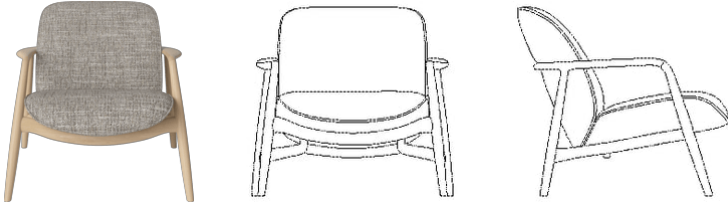

## Bowie series

Designed by Skrivo, Italy

Designed by the Italian design studio Skrivo, the Bowie series feature a sofa and an armchair influenced by mid-century Scandinavian design. A refined two-seater sofa that combines modern and traditional woodworking techniques for a clean and effortless Scandinavian look. A softly curved frame made in FSC™ certified oak seamlessly extends from legs to armrests, wrapping around the back and making the seat weightless in its expression. Tailormade with your choice of upholstery or traceable leather and perfect for the small break in the office, hall, or conservatory.

## Specifications

Country of origin	Assembly	Base	Cover	Producer	Depth
Poland	No assembly needed	White pigmented oiled oak, Solid	Raval, Brown	Kebe A/S	88 cm
Width	Height	Seat depth	Seat height	Back height	Max weight capacity
81 cm	77 cm	54 cm	42 cm	39 cm	110 kg
Wood due diligence	Total Net Weight	EAN	The parcel's measurements		
Frame, 1, Website, Solid, Oak, Quercus robur, Lithuania	17.90 kg	4916534	The parcel's measurements 1: 0.58 m3, 22.1 kg (D 82.0 cm, W 90.0 cm, H 78.0 cm))		