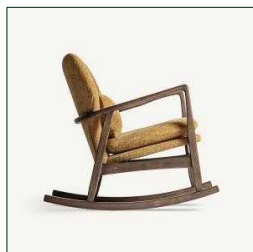

Packaging	Type	Units/Box	Content	Volume	Length	Wide	High	Weigth (Kg)
	CARTON	1		0.3704	63	70	84	20,2