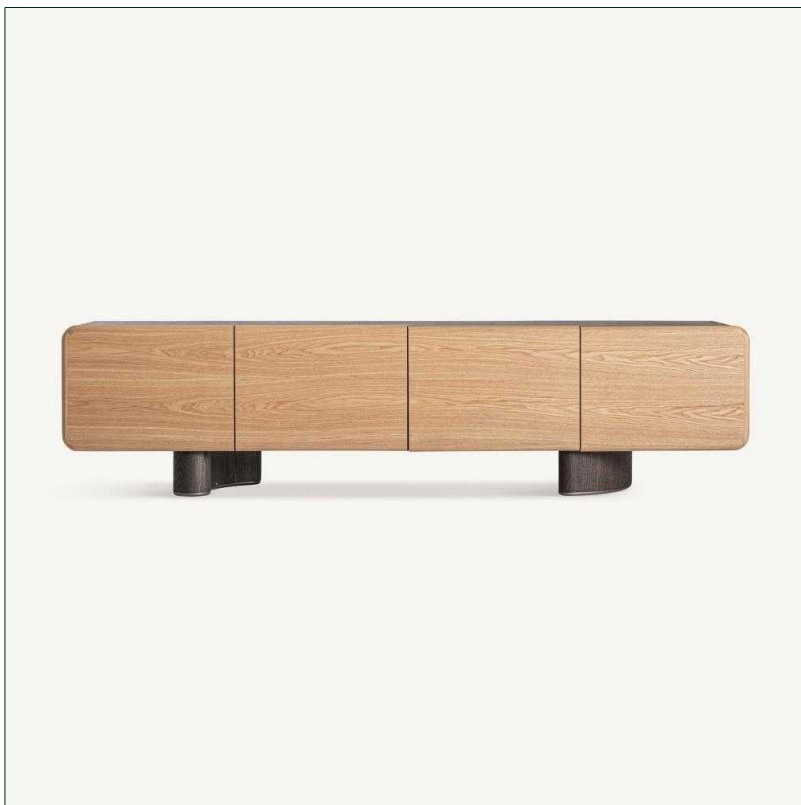

VICAL

Ref. 36866 LANEO TV STAND

COMPOSITION

mdf wood in light brown, combined with brown plywood

DIMENSIONS

Measurements (length x width x height):
220 x 45 x 55 cm.

Weight:
78,2 kg.

Number of doors:
4

Interior space:
(4)52X41X36 cm.

Number of shelves:
4

Type of shelves:
adjustable

Height between shelves:
16 cm.

Max. Weight per shelf:
5 kg.

Legs dimensions:
11X43X15 cm.

Space between legs:
126 cm.

Edge table to leg:
37 cm.