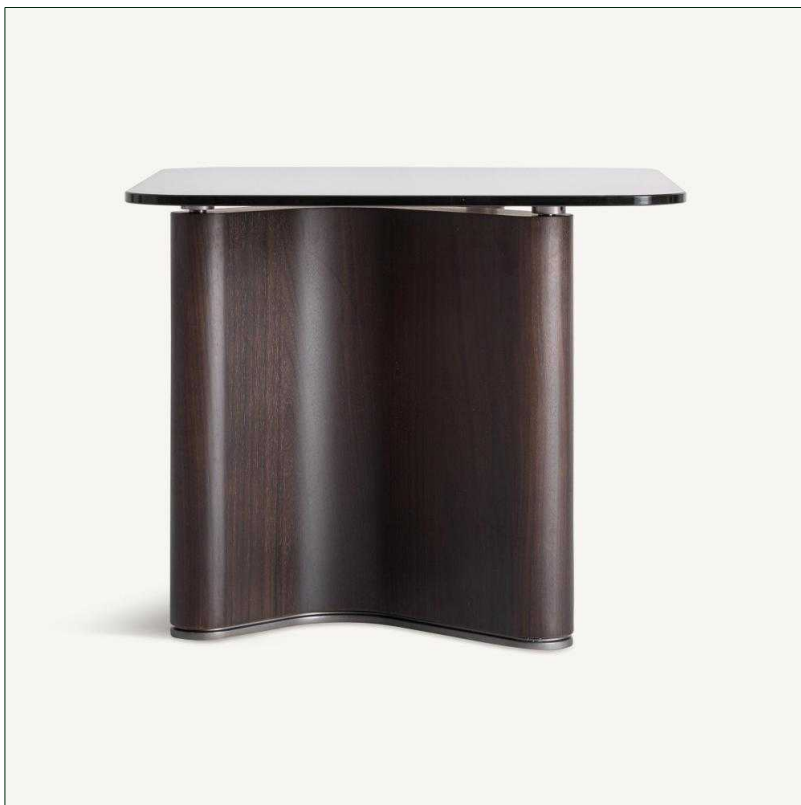

## Ref. 37110 BRANSBY SIDE TABLE

### COMPOSITION

Ash wood in black, combined with grey crystal with a tempered finish

### DIMENSIONS

Measurements (length x width x height):  
60 x 60 x 50 cm.

Weight:  
33,1 kg.

Legs dimensions:  
38,5X49,5X47,5 cm.

Edge table to leg:  
12x4 cm.

Board thickness:  
1,2 cm.

Type of legs:  
Fija