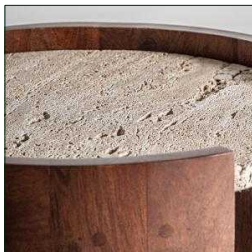

Packaging	Type	Units/Box	Content	Volume	Length	Wide	High	Weigth (Kg)
	CARTON	1	PRODUCT	0.1857	67	44	63	28,0