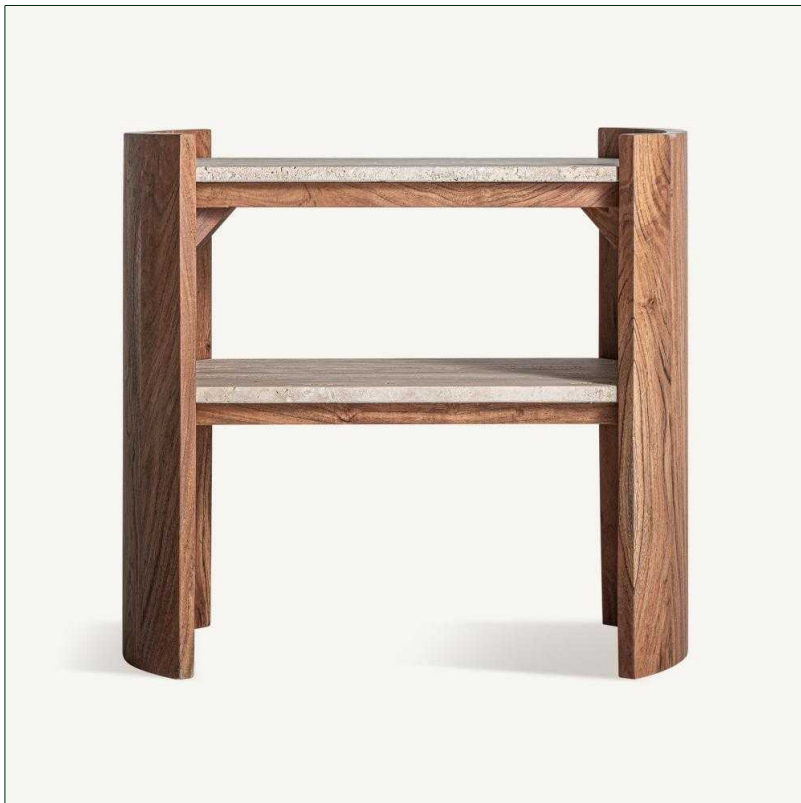

VICAL

Ref. 35978 TIVOLI SIDE TABLE

COMPOSITION

Travertine in beige, combined with brown acacia wood

DIMENSIONS

Measurements (length x width x height):
60 x 35 x 56 cm.

Weight:
23,7 kg.

Interior space:
56X35X18,5 cm.

Number of shelves:
1

Type of shelves:
no fixed

Height between shelves:
18,5 cm.

Max. Weight per shelf:
15 kg.

Legs dimensions:
40X2X56 cm.

Space between legs:
45 cm.

Board thickness:
1,5 cm.

Detachable parts:
board