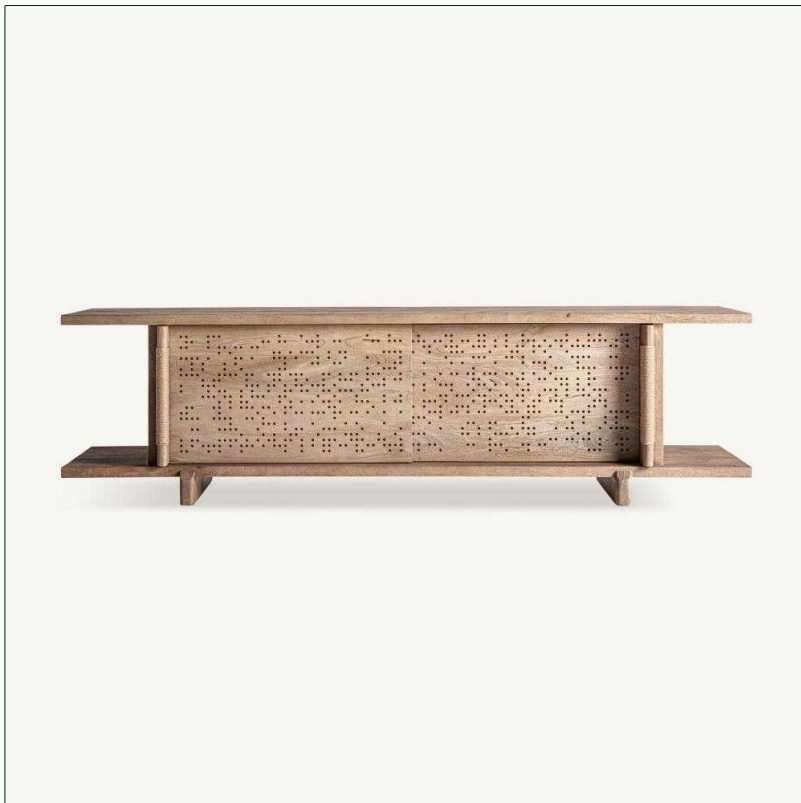

# VICAL

Ref. 35779 JACQUARD TV STAND

## COMPOSITION

Mango wood in light brown

## DIMENSIONS

Measurements (length x width x height):  
220 x 54 x 55 cm.

Weight:  
65,7 kg.

Number of doors:  
2

Interior space:  
(2) 70x35x41 cm.

Number of shelves:  
1

Type of shelves:  
fixed

Height between shelves:  
20,5 cm.

Max. Weight per shelf:  
10 kg.

Legs dimensions:  
4x52,5x8 cm.

Space between legs:  
122 cm.

Edge table to leg:  
35 cm.

Board thickness:  
3 cm.

Supported Weight:  
25 kg.

Cleaning instructions:  
Clean daily with a synthetic cloth. Clean with mix of cold water and mild soap. Dry with a cotton cloth. If wood is varnished you can add a small spoon of vinager to the mix in order to recover its brightness.