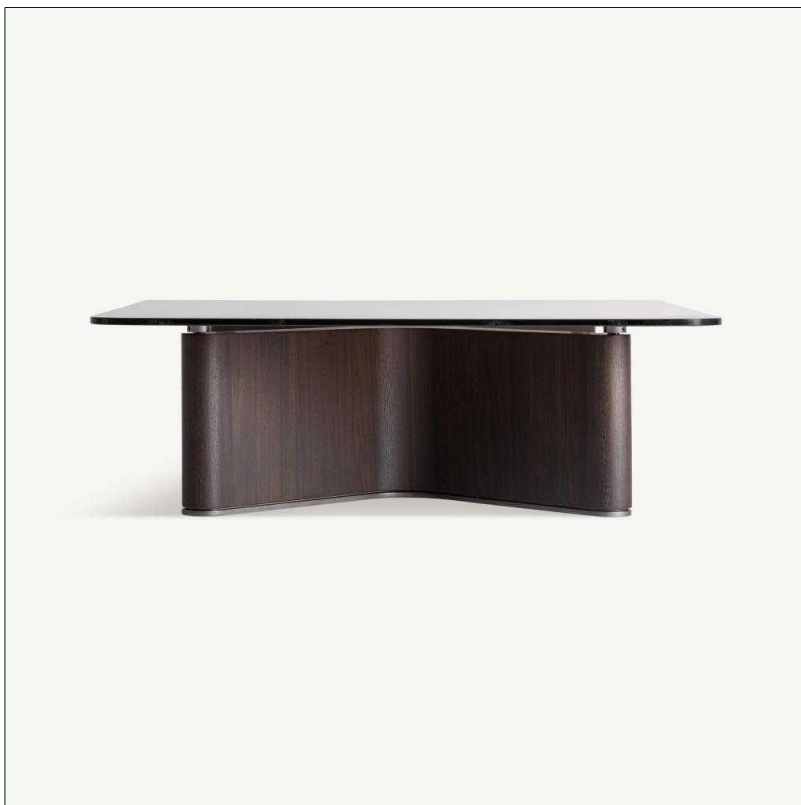

VICAL

Ref. 37111 BRANSBY COFFEE TABLE

COMPOSITION

Ash wood in black, combined with grey crystal with a tempered finish

DIMENSIONS

Measurements (length x width x height):
100 x 100 x 33 cm.

Weight:
46,8 kg.

Legs dimensions:
72x72x32 cm.

Edge table to leg:
14 cm.

Board thickness:
1,2 cm.

Type of legs:
Fija

Detachable parts:
glass

Supported Weight:
10 kg.

Included:
Glass.

product.

Packaging	Type	Units/Box	Content	Volume	Length	Wide	High	Weigth (Kg)
	CARTON	1		0.2156	80	35	78	19,5
	CARTON	1	PRODUCT	0.0801	1.07	1.07	07	32,1