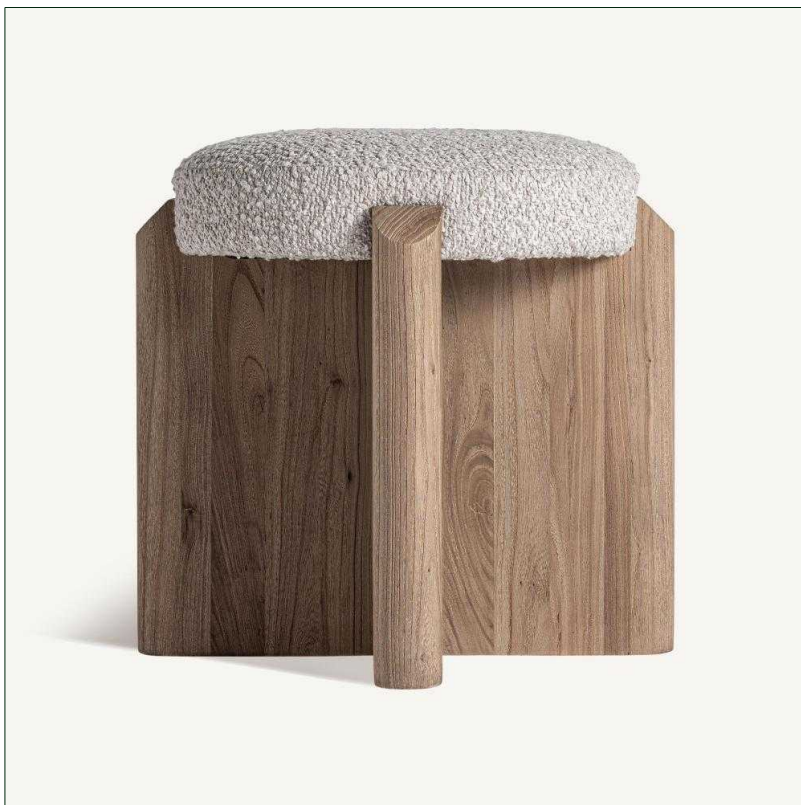

# VICAL

Ref. 35776 JACQUARD STOOL

## COMPOSITION

Elm wood in light brown, combined with beige polyester

## DIMENSIONS

Measurements (length x width x height):  
49 x 49 x 47 cm.

Weight:  
13,6 kg.

Legs dimensions:  
6x20x35.5 cm.

Seat size:  
40x40x10 cm.

Height floor to seat:  
47 cm.

Supported Weight:  
105 kg.