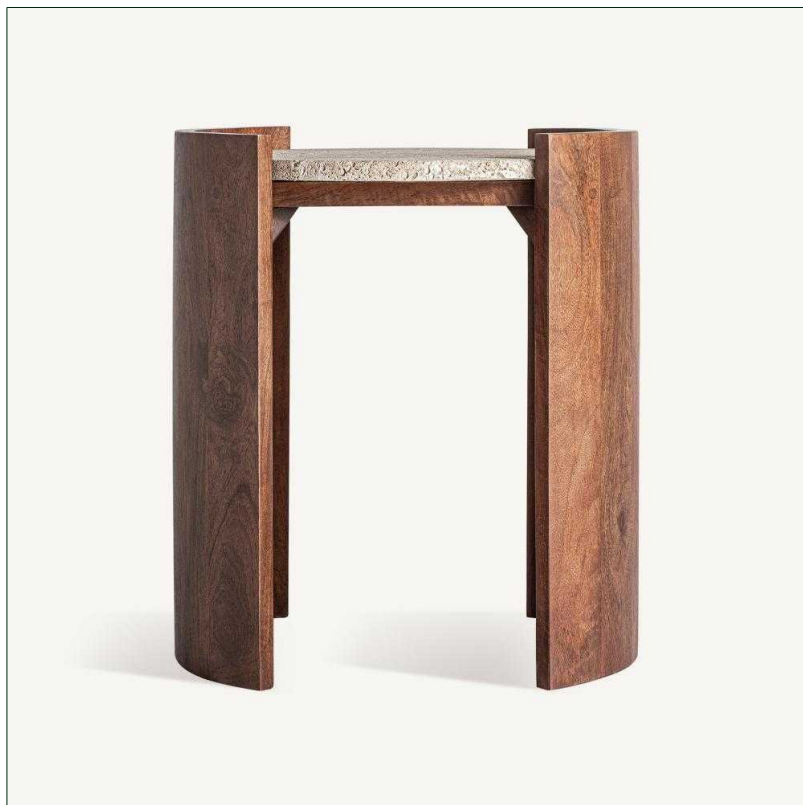

VICAL

Ref. 35977 TIVOLI SIDE TABLE

COMPOSITION

Travertine in beige, combined with brown mango wood

DIMENSIONS

Measurements (length x width x height):
50 x 46 x 56 cm.

Weight:
14,0 kg.

Legs dimensions:
48,5X2X56 cm.

Space between legs:
27 cm.

Board thickness:
2 cm.

Detachable parts:
board

Supported Weight:
40 kg.

product.

Cleaning instructions:

Marble: Clean spills immediately. Avoid acidic products. Wood: Clean with synthetic cloth and soapy water (cold if painted). Dry with cotton. For varnished wood, add vinegar for shine.