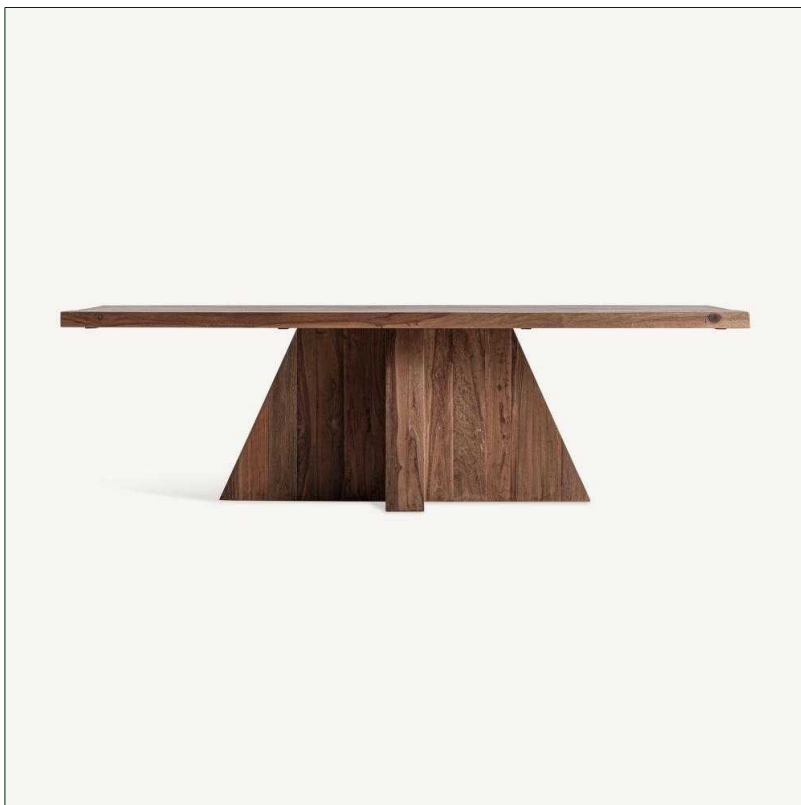

VICAL

Ref. 37202 BRUTALIST DINING TABLE

COMPOSITION

Sal wood in brown with a natural finish

DIMENSIONS

Measurements (length x width x height):
260 x 110 x 76 cm.

Weight:
217,5 kg.

Legs dimensions:
150X83X70 cm.

Edge table to leg:
85X20 cm.

Board thickness:
6 cm.

Type of legs:
Fija

Detachable parts:
board, legs

Number of diners:
10

Supported Weight:
100 kg.

Included:
iron fittings.

product.