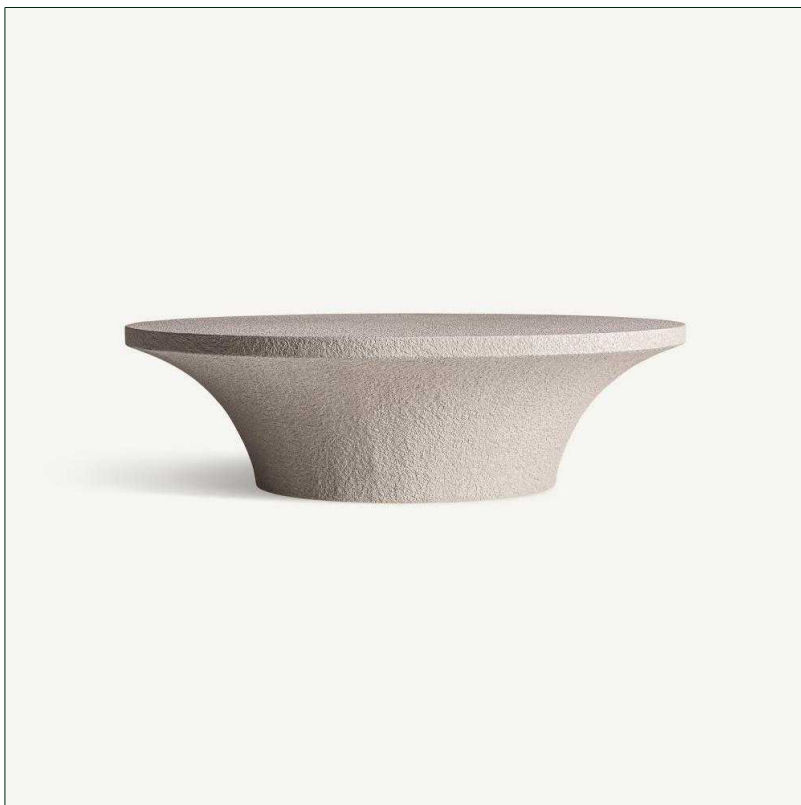

VICAL

Ref. 36126 SION COFFEE TABLE

COMPOSITION

Concrete in beige

DIMENSIONS

Measurements (length x width x height):
130 x 130 x 37 cm.

Weight:
46,5 kg.

Legs dimensions:
70x70 cm.

Edge table to leg:
30 cm.

Board thickness:
4 cm.

Supported Weight:
100 kg.

Cleaning instructions:
Clean with warm water and bleach

Packaging	Type	Units/Box	Content	Volume	Length	Wide	High	Weigth (Kg)
	CARTON	1	PRODUCT	0.7036	1.31	1.31	41	50,3