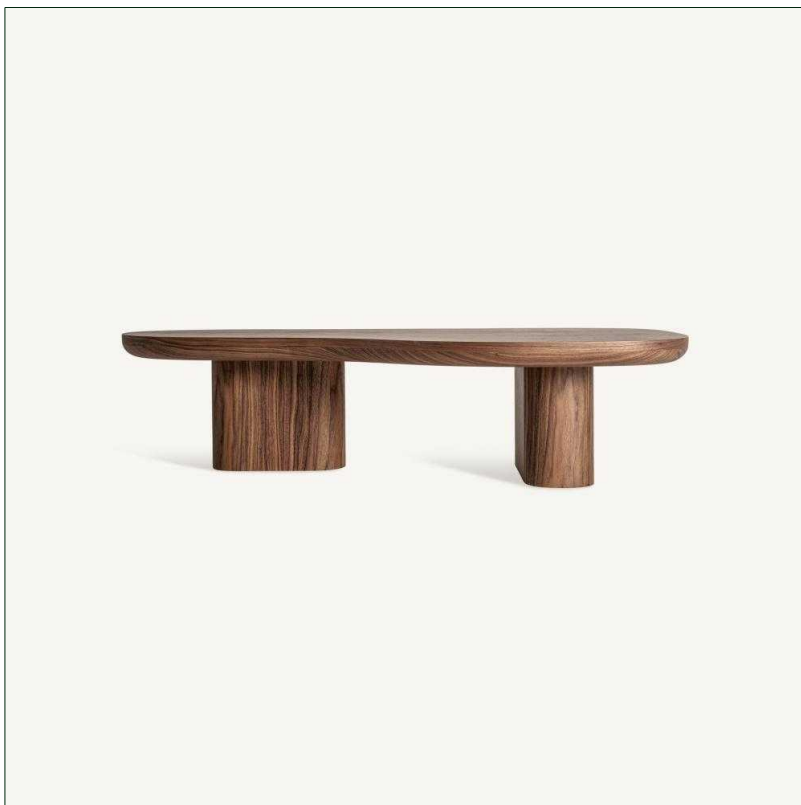

VICAL

Ref. 36016 DUBÍ COFFEE TABLE

COMPOSITION

mdf wood in brown, combined with plywood

DIMENSIONS

Measurements (length x width x height):
120 x 70 x 30 cm.

Weight:
27,7 kg.

Legs dimensions:
(1) 40x14x25 (1) 29.5x14x25 cm.

Space between legs:
38 cm.

Edge table to leg:
15x19 cm.

Board thickness:
5 cm.

Detachable parts:
legs

Supported Weight:
100 kg.

Included:
iron fittings.

product.

Cleaning instructions: