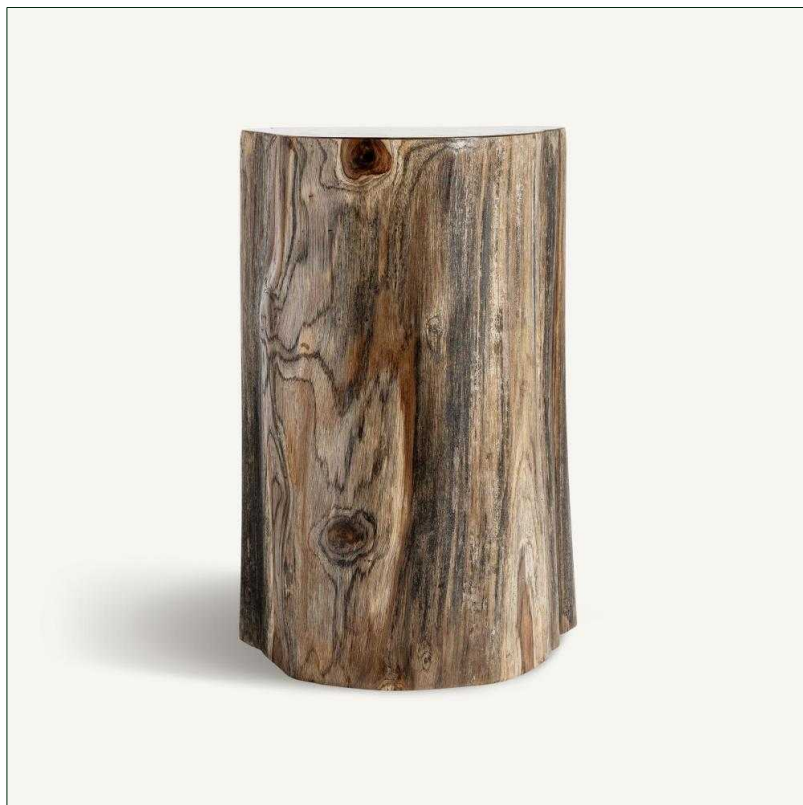

VICAL

Ref. 35658 BITCHE SIDE TABLE

COMPOSITION

Suar wood in brown with a natural finish

DIMENSIONS

Measurements (length x width x height):
36 x 36 x 63 cm.

Weight:
60,0 kg.

Legs dimensions:
36x36 cm.