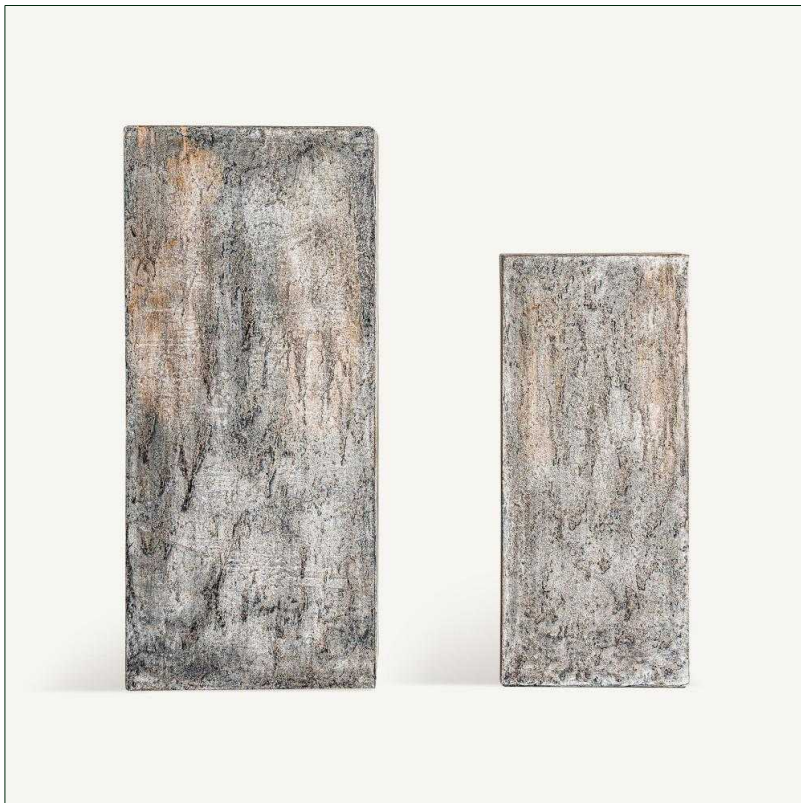

VICAL

Ref. 36471 ARVIT PEDESTAL (SET OF 2)

COMPOSITION

Terracotta in neutral tones with a patina finish

DIMENSIONS

Measurements (length x width x height):

40 x 40 x 90 cm.

30 x 30 x 70 cm.

Weight:

61,3 kg.

Supported Weight:

30 kg.

Stackable product.

Packaging	Type	Units/Box	Content	Volume	Length	Wide	High	Weigth (Kg)
	WOOD	1	PRODUCT	0.228	50	47	97	66,7
	CARTON	1		0.2471	52	48	99	70,5