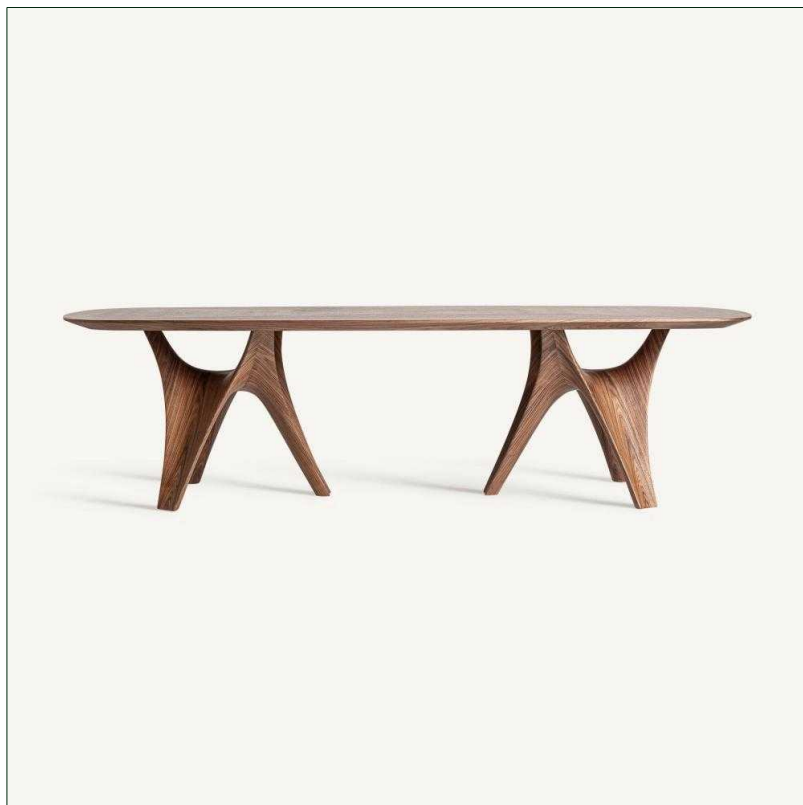

VICAL

Ref. 36043 BILZEN DINING TABLE

COMPOSITION

Walnut veneer in brown with a natural finish, combined with mdf wood and fiberglass

DIMENSIONS

Measurements (length x width x height):
280 x 120 x 76 cm.

Weight:
109,0 kg.

Space between legs:
65 cm.

Edge table to leg:
15x37 cm.

Board thickness:
4.5 cm.

Detachable parts:
legs

Number of diners:
8

Supported Weight:
50 kg.

Included:
iron fittings.

Cleaning instructions: