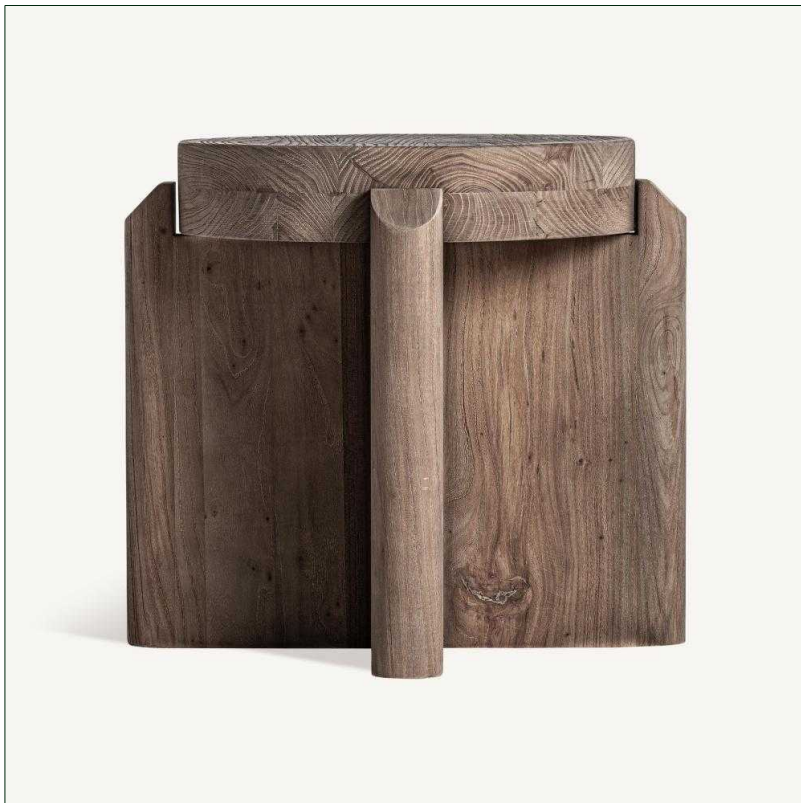

VICAL

Ref. 36778 JACQUARD STOOL

COMPOSITION

Elm wood in brown

DIMENSIONS

Measurements (length x width x height):
49 x 49 x 45 cm.

Weight:
17,6 kg.

Legs dimensions:
6X21X41.5 cm.

Seat size:
40X40X8 cm.

Height floor to seat:
45 cm.

Supported Weight:
150 kg.

Number of seats:
1

Cleaning instructions:

Clean daily with a synthetic cloth. Clean with mix of cold water and mild soap. Dry with a cotton cloth. If wood is varnished you can add a small spoon of vinegar to the mix in order to recover its brightness.