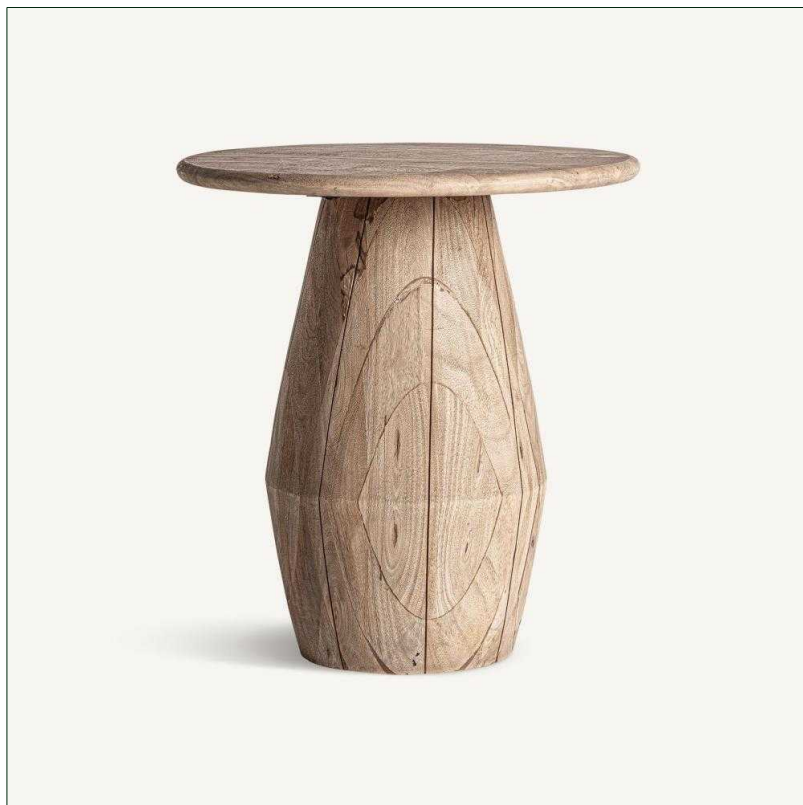

Ref. 35798 JACQUARD SIDE TABLE

COMPOSITION

Mango wood in light brown

DIMENSIONS

Measurements (length x width x height):
60 x 60 x 65 cm.

Weight:
29,7 kg.

Legs dimensions:
40x40x62.5 cm.

Board thickness:
2.5 cm.

Detachable parts:
legs

Packaging	Type	Units/Box	Content	Volume	Length	Wide	High	Weigth (Kg)
	CARTON	1		0.2355	58	58	70	29,7
	CARTON	1	PRODUCT	0.0386	66	09	65	6,0