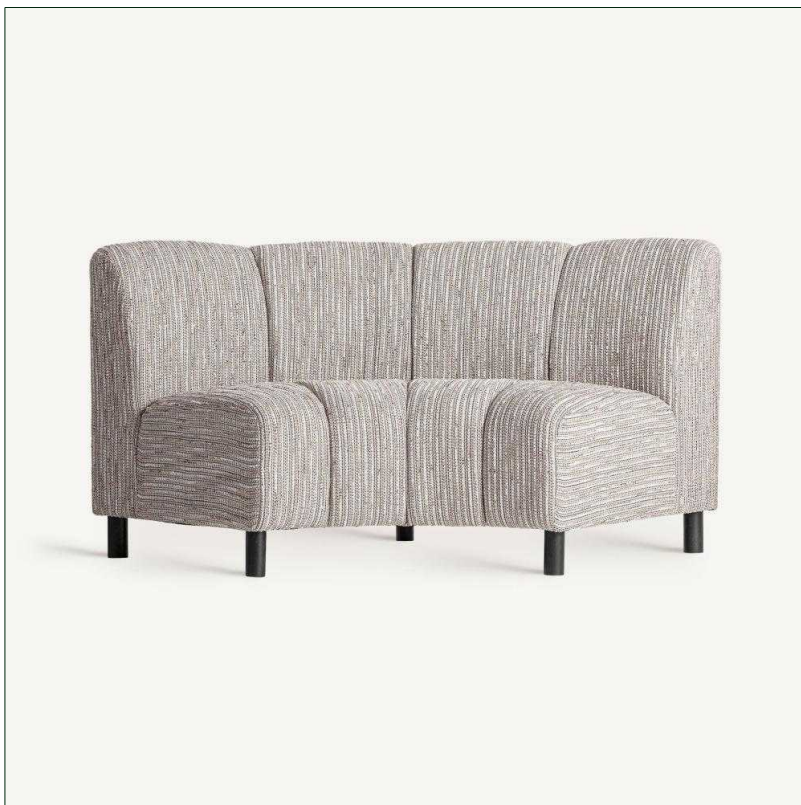

VICAL

Ref. 36352 BROUVILLE CENTRAL SOFA MODULE

COMPOSITION

Polyester in beige with a marbled finish, combined with white foam and black rubber wood

DIMENSIONS

Measurements (length x width x height):
175 x 85 x 88 cm.

Weight:
27,3 kg.

Legs dimensions:
5,5x5,5x12,5 cm.

Seat size:
123x51x33 cm.

Height floor to seat:
47 cm.

Backrest size:
152x19x48 cm.

Supported Weight:
80 kg.

Number of seats:
1

Detachable parts:
legs