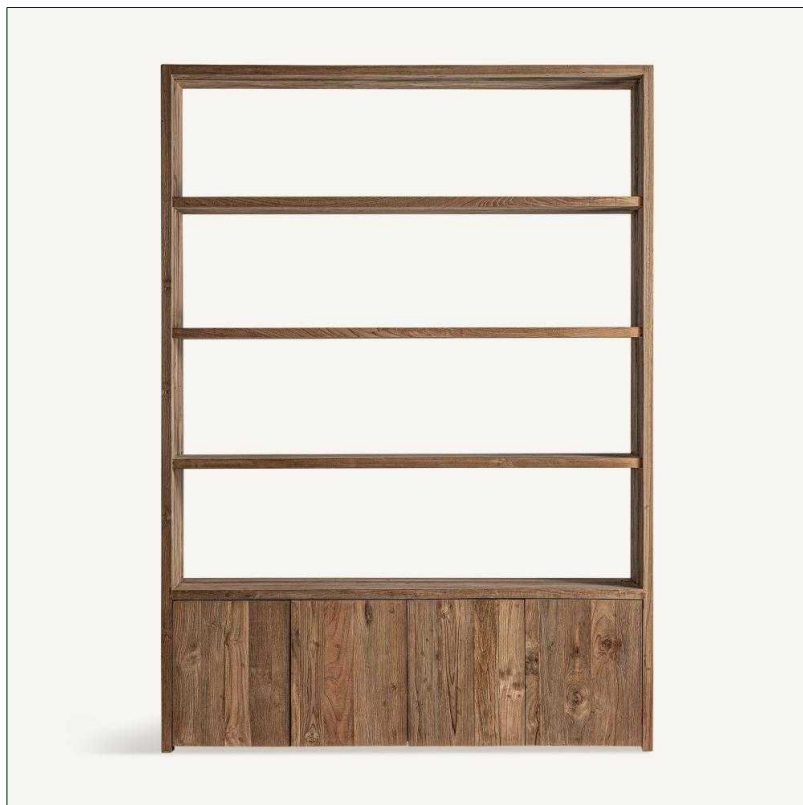

Ref. 35681 LOUHANS BOOKCASE

COMPOSITION

Teak wood in brown

Artisanal hand made. Differences in shades, tones or certain imperfections (knots, marks, cracks) are considered as a added value that makes this piece as unique.

DIMENSIONS

Measurements (length x width x height):
150 x 40 x 210 cm.

Weight:
110,0 kg.

Number of doors:
4

Interior space:
(2) 67X35X39 cm.

Number of shelves:
3

Type of shelves:
fixed

Height between shelves:
37 cm.

Legs dimensions:
2.5X3X40 cm.

Board thickness:
3 cm.

Supported Weight:
80 kg.

Packaging	Type	Units/Box	Content	Volume	Length	Wide	High	Weigth (Kg)
	CARTON	1		1.4013	1.53	43	2.13	115,0