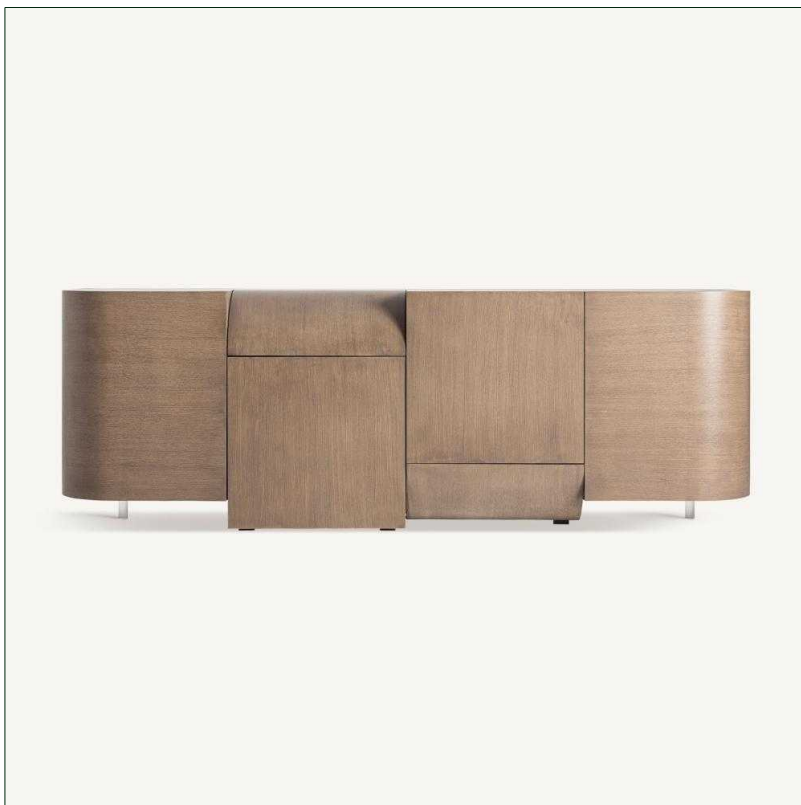

VICAL

Ref. 36854 AKSARAY SIDEBOARD

COMPOSITION

Oak wood in brown

DIMENSIONS

Measurements (length x width x height):
220 x 50 x 75 cm.

Weight:
95,5 kg.

Number of doors:
4

Interior space:
(2)41x39x61, (1)52x39x51, (1)52x39x51 cm.

Number of shelves:
4

Type of shelves:
fixed

Height between shelves:
30,25 cm.

Legs dimensions:
(2) 3x3x10 cm.

Space between legs:
36 cm.

Edge table to leg:
17x18 cm.