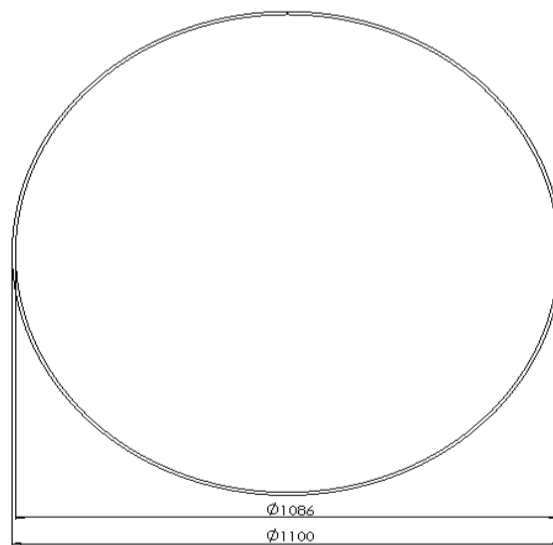

PRODUCT

COLOURS

DESCRIPTION

The mirror consists of a frame made from 1,4 mm solid brass profile, 4 mm mirror glass and 16 mm chipboard.

VERSION

- Polished brass / mirror glass

MIRROR VERSION

Series contains the following:

Ø110

FACTS

MEASUREMENT - Ø CM

Size: Ø110 cm
Depth: 2,5 cm

WEIGHT ITEM
23 kg

PACKAGING TYPE
chipboard, wood frame with polystyrene inlay

PACKAGING MEASUREMENT - L X W X H CM
L: 116 W: 116 H: 8 CM

WEIGHT PACKAGING - MATERIAL TYPE
- Delivery note
- Assembly instructions
- Paper sheet
- EPS inlay