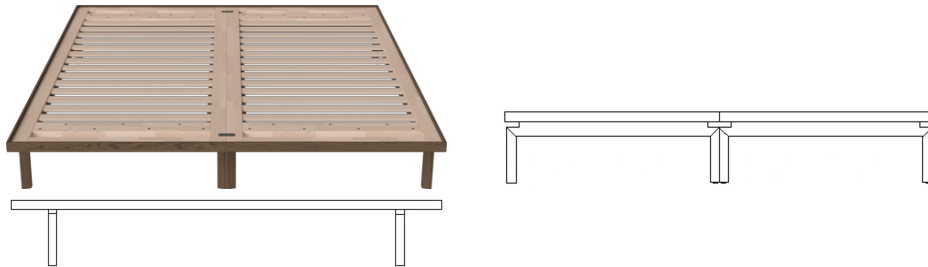

Elton series

Designed by Glismand & Rüdiger, Denmark

The Elton bedframe continues the elegant line of the Elton sofa series. Designed to be fitted with the Balanced mattress for optimal comfort, with the clean lines characterising the series. The handcrafted oak frame elevates the design above the ground, allowing every joined detail to be on display in its most honest form. Designed to last for generations with every component replaceable. Exquisite, handcrafted quality with clean lines and well-thought-out functions.

BOLIA

01-030-55

Elton Bedframe 180 x 200 cm

Specifications

Country of origin	Assembly	Material	Height	Depth	Length
Serbia	Assembly needed	Dark oiled oak, Solid	30 cm	183 cm	203 cm
Producer	Max weight capacity	Wood due diligence	Country of origin	Total Net Weight	EAN
Aage Østergaard Møbelindustri A/S	220 kg	Frame, 1, Website, Solid, Oak, Quercus robur, Serbia / Lamell base, 1, Website, Solid, Beech, Fagus sylvatica, Serbia	Serbia	63 kg	4911467

The parcel's measurements

The parcel's measurements 1: 0.34 m³, 35.0 kg (D 96.0 cm, W 207.0 cm, H 17.0 cm))

The parcel's measurements 2: 0.34 m³, 35.0 kg (D 96.0 cm, W 207.0 cm, H 17.0 cm))

Notice

Legs and outer frame are in solid oak, the base and slats are solid beech