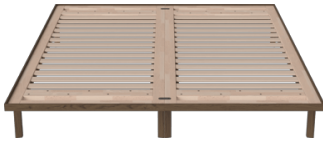

01-030-55

Elton Bedframe 180 x 200 cm

Material
Dark oiled oak, Solid

Height
30 cm

Depth
183 cm

Length
203 cm

Producer
Aage Østergaard
Møbelindustri A/S

Max weight capacity
220 kg

Wood due diligence
Frame, 1, Website, Solid, Oak, Quercus robur, Serbia / Lamell base, 1, Website, Solid, Beech, Fagus sylvetica, Serbia

Country of origin
Serbia

Total Net Weight
63 kg

EAN
4911467

The parcel's measurements
The parcel's measurements 1:
0.34 m³, 35.0 kg
(D 96.0 cm, W 207.0 cm, H 17.0 cm))
The parcel's measurements 2:
0.34 m³, 35.0 kg
(D 96.0 cm, W 207.0 cm, H 17.0 cm))

01-030-50

Elton Bedframe 90 x 200 cm