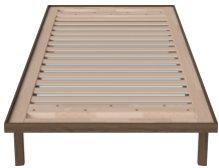

01-030-50

Elton Bedframe 90 x 200 cm

Material
Dark oiled oak, Solid

Height
30 cm

Depth
92.50 cm

Length
203 cm

Producer
Aage Østergaard
Møbelindustri A/S

Max weight capacity
110 kg