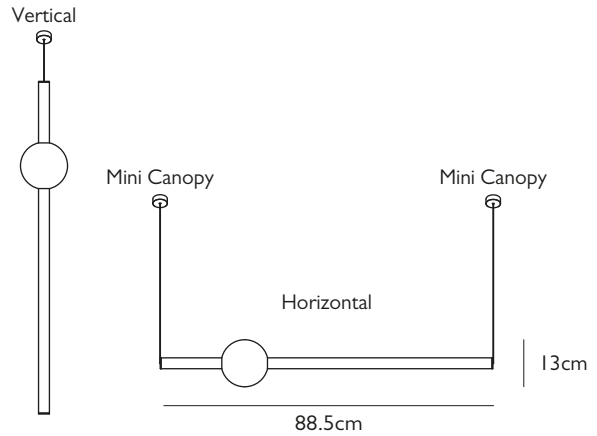

LEE BROOM

ORION TUBE LIGHT (220-240V)

LED Driver Dimensions

10cm x 6cm x 3cm (3 7/8 in x 2 3/8 in x 1 1/8 in)

Suitable sized cavity / housing required for LED driver in ceiling or surface mounting.

Alternatively use deep canopy to mount LED driver in canopy.

Certification

CE, CB

Year of Design

2018

Dimensions

H 13cm x W 88.5cm

Suspension

Length: 500cm

Also available to order separately:

1 x Side Entry Adapter for mini canopy, which enables LED driver to be surface mounted (increases height of mini canopy to 3.1cm).

1 x Deep Canopy that can mount LED driver in canopy if required (H 6.5cm x Dia 13cm).

Certification

UL, cULus

Year of Design

2018

Dimensions

H 13cm x W 88.5cm - H 5 1/8 in x W 34 7/8 in

Suspension

Length: 500cm - 196 7/8 in