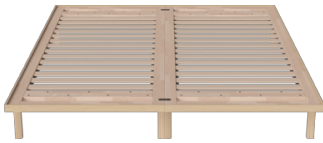

Material
White pigmented oak

Height
30 cm

Depth
92.50 cm

Length
203 cm

Producer
Aage Østergaard
Møbelindustri A/S

Max weight capacity
110 kg

Wood due diligence
Frame, 1, Website, Solid, Oak, Quercus robur, Serbia / Lamell base, 1, Website, Solid, Beech, Fagus sylvetica, Serbia

Country of origin
Serbia

Total Net Weight
33 kg

EAN
3325695

The parcel's measurements
The parcel's measurements 1:
0.34 m³, 35.0 kg
(D 96.0 cm, W 207.0 cm, H 17.0 cm))

01-030-55

Elton Bedframe 180 x 200 cm

Material
White pigmented oak

Height
30 cm

Depth
183 cm

Length
203 cm

Producer
Aage Østergaard
Møbelindustri A/S

Max weight capacity
220 kg

Wood due diligence
Frame, 1, Website, Solid, Oak, Quercus robur, Serbia / Lamell base, 1, Website, Solid, Beech, Fagus sylvetica, Serbia

Country of origin
Serbia

Total Net Weight
63 kg

EAN
3359680

The parcel's measurements
The parcel's measurements 1:
0.34 m³, 35.0 kg
(D 96.0 cm, W 207.0 cm, H 17.0 cm))
The parcel's measurements 2:
0.34 m³, 35.0 kg
(D 96.0 cm, W 207.0 cm, H 17.0 cm))

01-030-90

Elton Headboard