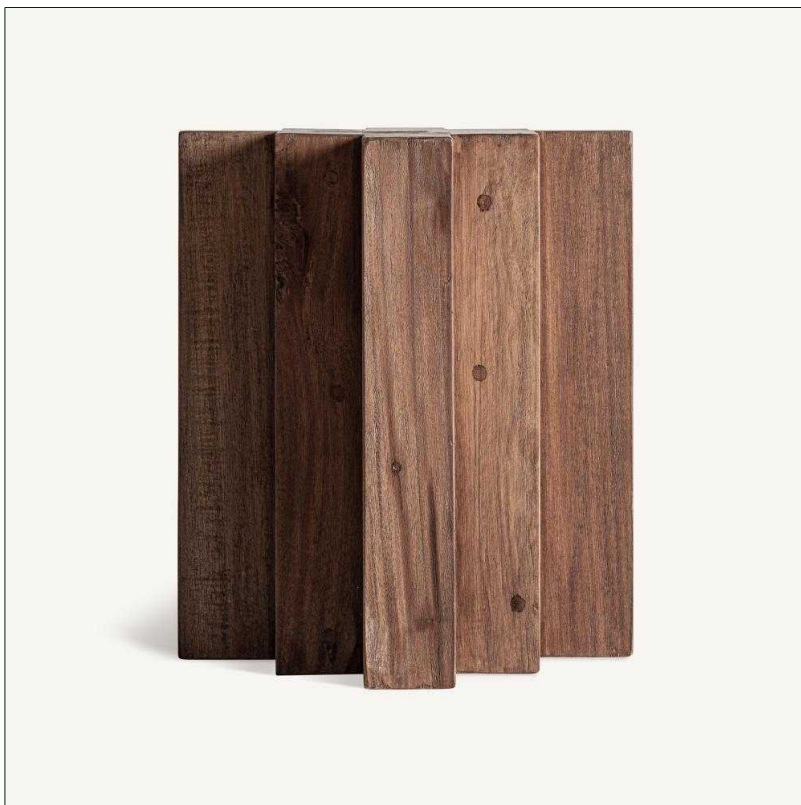

VICAL

Ref. 37206 BRUTALIST SIDE TABLE

COMPOSITION

Sal wood in brown with a natural finish

DIMENSIONS

Measurements (length x width x height):
43 x 43 x 50 cm.

Weight:
35,4 kg.

Packaging	Type	Units/Box	Content	Volume	Length	Wide	High	Weigth (Kg)
	CARTON	1	PRODUCT	0.1595	52	52	59	38,4