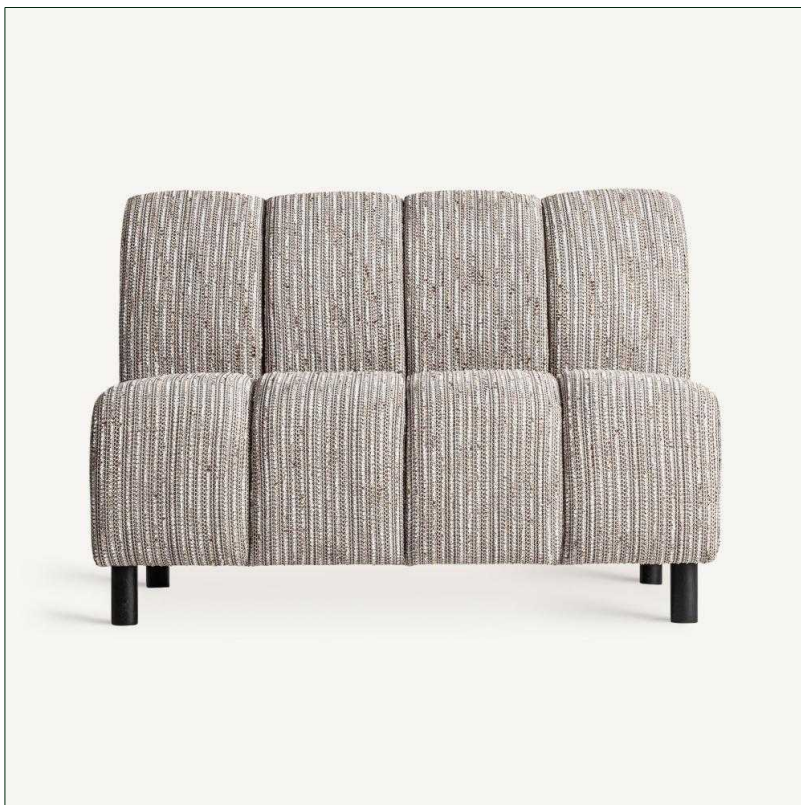

# VICAL

## Ref. 36350 BERLING CENTRAL SOFA MODULE

### COMPOSITION

Polyester in neutral tones with a marbled finish, combined with foam

### DIMENSIONS

Measurements (length x width x height):  
120 x 74 x 88 cm.

Weight:  
25,2 kg.

Legs dimensions:  
5X5X12 cm.

Seat size:  
120X51X33 cm.

Height floor to seat:  
47 cm.

Backrest size:  
120X19X48 cm.