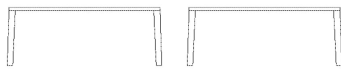

The parcel's measurements 1: 0.10 m<sup>3</sup>, 21.0 kg  
(D 12.0 cm, W 46.0 cm, H 185.0 cm)  
The parcel's measurements 2: 0.02 m<sup>3</sup>, 6.0 kg  
(D 17.0 cm, W 52.0 cm, H 22.0 cm)

02-414-15

Graceful Bench 200 cm - 40 mm

**Height**  
45 cm

**Length**  
200 cm

**Depth**  
41 cm

**Weight**  
22 kg

**Producer**  
Spinvalis

**The parcel's measurements**

The parcel's measurements 1: 0.08 m<sup>3</sup>, 24.0 kg  
(D 8.0 cm, W 46.0 cm, H 208.0 cm)  
The parcel's measurements 2: 0.02 m<sup>3</sup>, 6.0 kg  
(D 17.0 cm, W 52.0 cm, H 22.0 cm)

03-114-40

Graceful Coffee Table 110 x 110, H42 cm

**Height**  
42 cm

**Width**  
110 cm

**Length**  
110 cm

**Weight**  
27 kg

**Producer**  
Spinvalis

**The parcel's measurements**