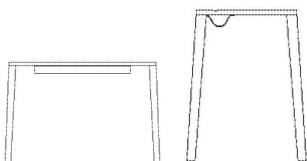

03-114-35

Graceful Desk 110 x 50, H74 cm

Height
73 cm

Length
110 cm

Width
50 cm

Weight
10 kg

Tabletop thickness
3 cm

Producer
Spinvalis

The parcel's measurements

The parcel's measurements 1: 0.04 m³, 10.0 kg
(D 54.0 cm, W 114.0 cm, H 6.0 cm)
The parcel's measurements 2: 0.03 m³, 6.5 kg
(D 27.0 cm, W 76.0 cm, H 17.0 cm)