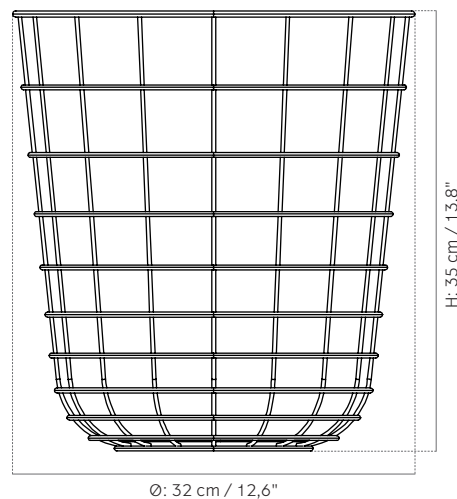

Store your waste in style with Wire Bin from ever-reliable Norm Architects. This Copenhagenbased duo believes in the power of design to create solutions for modern living, dedicating themselves to quality, durability and timelessness.

About the Designer

Founded in Copenhagen in 2008 by Jonas Bjerre-Poulsen and Kasper Rønn, Norm Architects specialise in residential architecture, commercial interiors, industrial design, photography and art direction. Today, the group regularly collaborates with MENU, helping to drive the evolution of the brand and its product offerings. Norm Architects' name reflects the group's emphasis on the importance of drawing inspiration from norms and traditions within architecture and design - particularly the Scandinavian design principles of timeless aesthetics and natural materials, and the modernist values of restraint and refinement. Guided by these principles, Norm Architects produce design that unites good materials and craftsmanship, while embodying beauty, traditions, history and, most importantly, timeless simplicity, where there is nothing more to add or take away