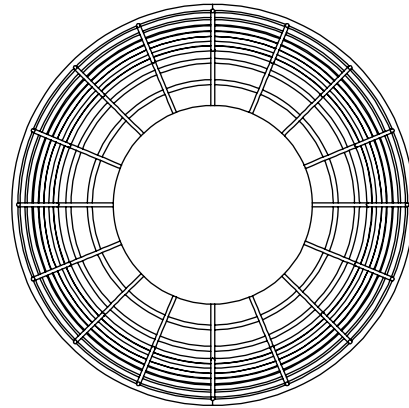

Norm Wire Bin

Product Type

Bin

Production Process

The item is made from welded rod, with powder coating.

Dimension (cm / in)

Ø: 32 cm / 12,6"

H: 35 cm / 13,8"

Weight item (kg)

1 kg

Materials

Powder Coated Steel

Colours

Black (RAL 9005)

Packaging Type

Gift Box

Packaging Measurement (H * W * D)

35,5 cm * 32 cm * 32 cm

Care Instructions

To clean, simply wipe with a soft dry cloth. Do not use any cleaners with chemicals, solvents, or harsh abrasives.