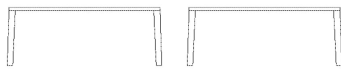

The parcel's measurements 1: 0.10 m³, 21.0 kg
(D 12.0 cm, W 46.0 cm, H 185.0 cm)
The parcel's measurements 2: 0.02 m³, 6.0 kg
(D 17.0 cm, W 52.0 cm, H 22.0 cm)

02-414-15

Graceful Bench 200 cm - 40 mm

Height
45 cm

Length
200 cm

Depth
41 cm

Weight
22 kg

Producer
Spinvalis

The parcel's measurements

The parcel's measurements 1: 0.08 m³, 24.0 kg
(D 8.0 cm, W 46.0 cm, H 208.0 cm)
The parcel's measurements 2: 0.02 m³, 6.0 kg
(D 17.0 cm, W 52.0 cm, H 22.0 cm)

03-114-40

Graceful Coffee Table 110 x 110, H42 cm

Height
42 cm

Width
110 cm

Length
110 cm

Weight
27 kg

Producer
Spinvalis

The parcel's measurements