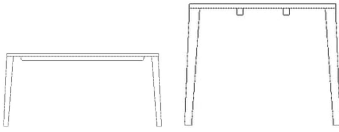

03-114-25

Graceful dining table extension leaf - unit of 2 pcs. - 40 mm

Height
4 cm
Depth
50 cm
Length
50 cm

Width
95 cm
Weight
36 kg
Producer
Spinvalis

The parcel's measurements
The parcel's measurements 1: 0.09 m³, 36.0 kg
(D 105.0 cm, W 63.0 cm, H 14.0 cm)

03-114-17

Graceful Dining Table 130 x 130 cm - 30 mm

Height
74 cm
Width
130 cm

Max weight capacity
80 kg
Producer
Spinvalis

The parcel's measurements
The parcel's measurements 1: 0.29 m³, 40.0 kg
(D 138.0 cm, W 138.0 cm, H 15.0 cm)
The parcel's measurements 2: 0.06 m³, 17.5 kg
(D 32.0 cm, W 82.0 cm, H 22.0 cm)

03-114-15

Graceful Dining Table 220 x 95 cm - 40 mm

Height
75 cm
Length
220 cm
Width
95 cm
Weight
70 kg
Full length incl. extension leave(s)
320 cm

Tabletop thickness
4 cm
Distance between legs
217 cm
Distance sarg to floor
66 cm
Distance tabletop to floor
71 cm
Max weight capacity
86 kg
Producer
Spinvalis

The parcel's measurements
The parcel's measurements 1: 0.28 m³, 70.0 kg
(D 100.0 cm, W 230.0 cm, H 12.0 cm)
The parcel's measurements 2: 0.06 m³, 14.0 kg
(D 32.0 cm, W 82.0 cm, H 22.0 cm)

03-114-01

Graceful Dining Table 160 x 95 cm - 30 mm