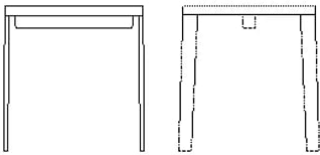

02-414-01

Graceful Bench 140 cm - 30 mm

Height
45 cm
Depth
41 cm

Length
140 cm
Weight
15 kg
Producer
Spinvalis

The parcel's measurements
The parcel's measurements 1: 0.08 m³, 17.0 kg
(D 12.0 cm, W 46.0 cm, H 145.0 cm)
The parcel's measurements 2: 0.02 m³, 6.0 kg
(D 17.0 cm, W 52.0 cm, H 22.0 cm)