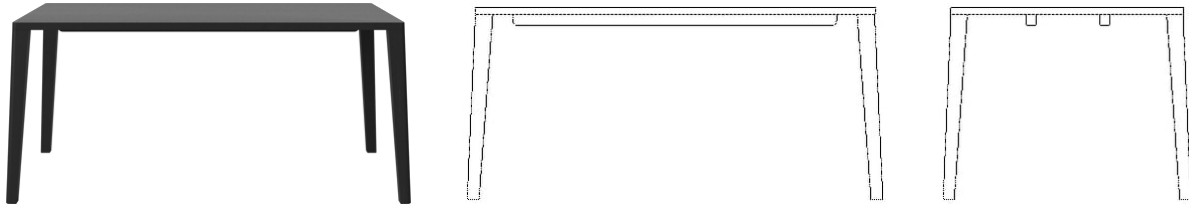

Graceful series

Designed by Michael H. Nielsen, Denmark

Designer Michael H. Nielsen created the Graceful series based on the principle 'less is more'. The details are kept to a minimum, allowing each design to speak its own distinctive language. The series includes tables such as desks, dining tables and coffee tables, as well as a bench, all sharing the characteristic unbroken tabletop surface and sloping legs that emphasizes a clean and classic look. Graceful is crafted in Europe in solid FSC® certified oak and is available in different sizes and formats.

03-114-01

Graceful Dining Table 160 x 95 cm - 30 mm

Specifications

| | | | | | |
|---|---|------------------------------|-------------------------------|-----------------------------------|----------------------------|
| Country of origin | Assembly | Height | Length | Width | Weight |
| Croatia | Delivered unassembled | 74 cm | 160 cm | 95 cm | 44 kg |
| Full length incl. extension leave(s) | Tabletop thickness | Distance between legs | Distance sarg to floor | Distance tabletop to floor | Max weight capacity |
| 260 cm | 3 cm | 157 cm | 66 cm | 71 cm | 56 kg |
| Producer | The parcel's measurements | | | | |
| Spinivalis | The parcel's measurements 1: 0.19 m3, 44.0 kg (D 100.0 cm, W 170.0 cm, H 11.0 cm) | | | | |
| | The parcel's measurements 2: 0.06 m3, 14.0 kg (D 32.0 cm, W 22.0 cm, H 82.0 cm) | | | | |

The mark of responsible forestry

03-114-20

Graceful dining table extension leaf - unit of 2 pcs. - 30 mm

Height
3 cm
Depth
50 cm
Length
50 cm

Width
95 cm
Weight
28 kg
Producer
Spinvalis

The parcel's measurements
The parcel's measurements 1: 0.08 m³, 28.0 kg
(D 105.0 cm, W 63.0 cm, H 12.0 cm)

03-114-25

Graceful dining table extension leaf - unit of 2 pcs. - 40 mm

Height
4 cm
Depth
50 cm
Length
50 cm

Width
95 cm
Weight
36 kg
Producer
Spinvalis

The parcel's measurements
The parcel's measurements 1: 0.09 m³, 36.0 kg
(D 105.0 cm, W 63.0 cm, H 14.0 cm)