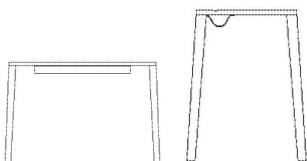

The parcel's measurements

The parcel's measurements 1: 0.03 m³, 14.0 kg
(D 4.0 cm, W 125.0 cm, H 56.0 cm)
The parcel's measurements 2: 0.02 m³, 6.5 kg
(D 22.0 cm, W 49.0 cm, H 17.0 cm)

03-114-65

Graceful Coffee Table 90 x 90 x H32 cm

Height
32 cm

Length
90 cm

Width
90 cm

Weight
15 kg

Tabletop thickness
2.50 cm

Producer
Spinvalis

The parcel's measurements

The parcel's measurements 1: 0.03 m³, 17.0 kg
(D 4.0 cm, W 92.0 cm, H 92.0 cm)
The parcel's measurements 2: 0.01 m³, 6.0 kg
(D 17.0 cm, W 39.0 cm, H 22.0 cm)

03-114-70

Graceful Coffee Table 90 x 90 x H42 cm

Height
42 cm

Length
90 cm

Width
90 cm

Weight
15 kg

Tabletop thickness
2.50 cm

Producer
Spinvalis

The parcel's measurements

The parcel's measurements 1: 0.03 m³, 17.0 kg
(D 4.0 cm, W 92.0 cm, H 92.0 cm)
The parcel's measurements 2: 0.02 m³, 6.5 kg
(D 17.0 cm, W 49.0 cm, H 22.0 cm)

03-114-35

Graceful Desk 110 x 50, H74 cm