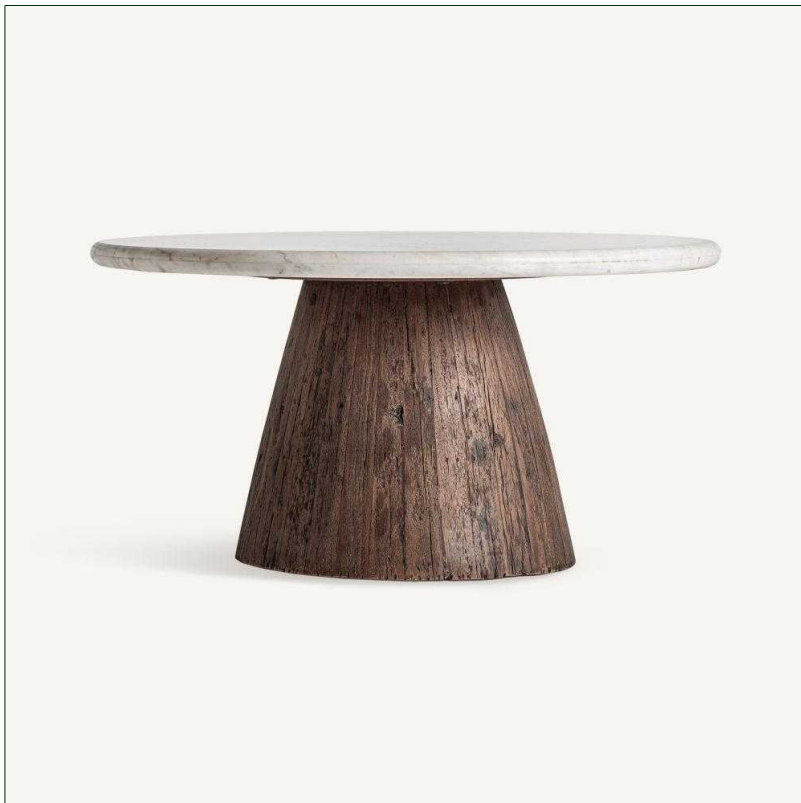

VICAL

Ref. 36192 SKORUP COFFEE TABLE

COMPOSITION

Reclaimed wood in brown with a distressed finish, combined with white marble

DIMENSIONS

Measurements (length x width x height):
80 x 80 x 43 cm.

Weight:
37,8 kg.

Legs dimensions:
43x43x39,5 cm.

Edge table to leg:
25 cm.

Board thickness:
3,5 cm.

Detachable parts:
legs

Supported Weight:
25 kg.

Included:
iron fittings.

product.

Cleaning instructions: