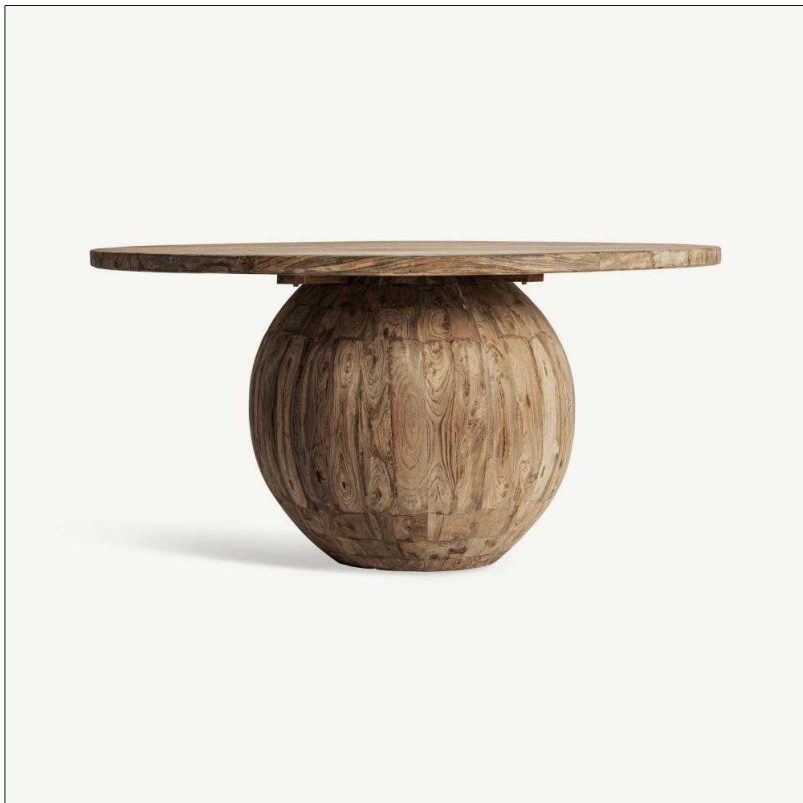

## Ref. 37672 ERLOY DINING TABLE

### COMPOSITION

Railway wood in light brown with a distressed finish

### DIMENSIONS

Measurements (length x width x height):  
150 x 150 x 80 cm.

Weight:  
103,4 kg.

Legs dimensions:  
78X78X73 cm.

Edge table to leg:  
36 cm.

Board thickness:  
4 cm.

Type of legs:  
Fija

Detachable parts:  
board