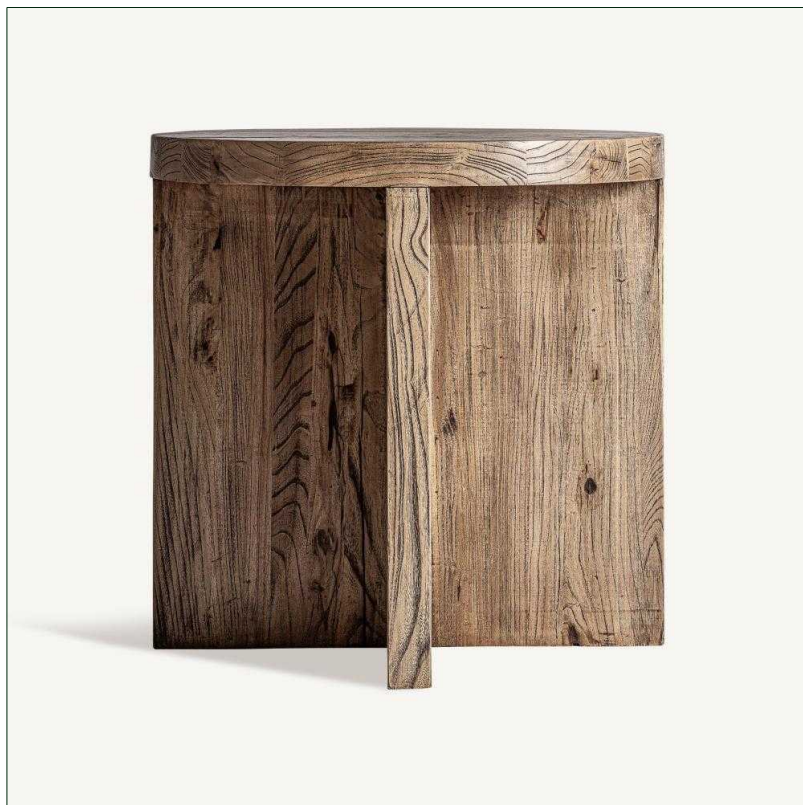

# VICAL

Ref. 36659 NORVIK SIDE TABLE

## COMPOSITION

Elm wood in brown

## DIMENSIONS

Measurements (length x width x height):  
60 x 60 x 60 cm.

Weight:  
27,4 kg.

Legs dimensions:  
5X28X55 cm.

Board thickness:  
5 cm.

Type of legs:  
Fija

Supported Weight:  
60 kg.

Packaging	Type	Units/Box	Content	Volume	Length	Wide	High	Weigth (Kg)
	CARTON	1	PRODUCT	0.2499	62	62	65	30,5